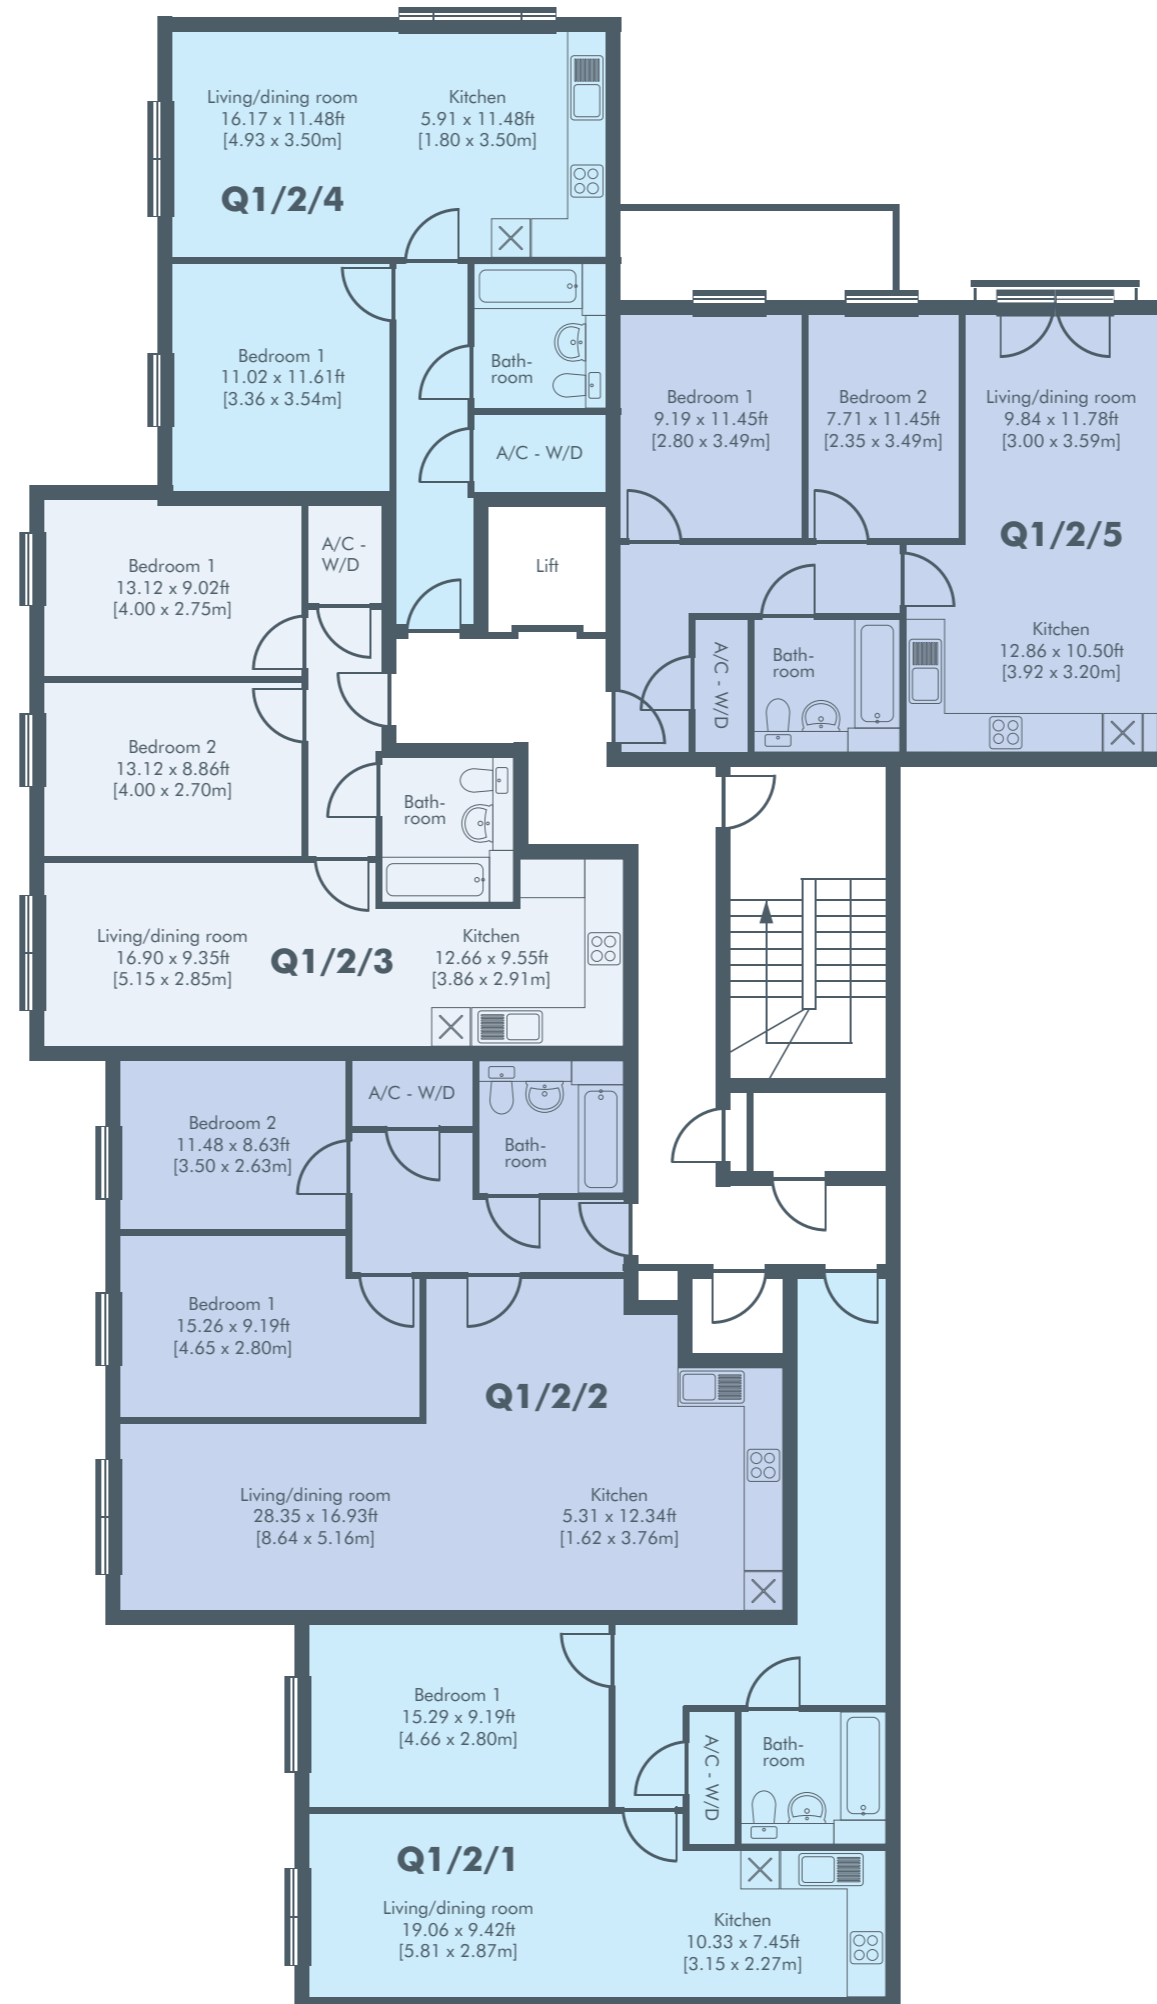

Q1 2nd Floor

Apartment 4 | Q1/2/1

1 Bed 59.1m² 636ft²

Apartment 5 | Q1/2/2

2 Bed 76.7m² 825ft²

Apartment 6 | Q1/2/3

2 Bed 58.4m² 628ft²

Apartment 7 | Q1/2/4

1 Bed 50.5m² 543ft²

Apartment 8 | Q1/2/5

2 Bed 56.6m² 609ft²

Key Street

Waterfront