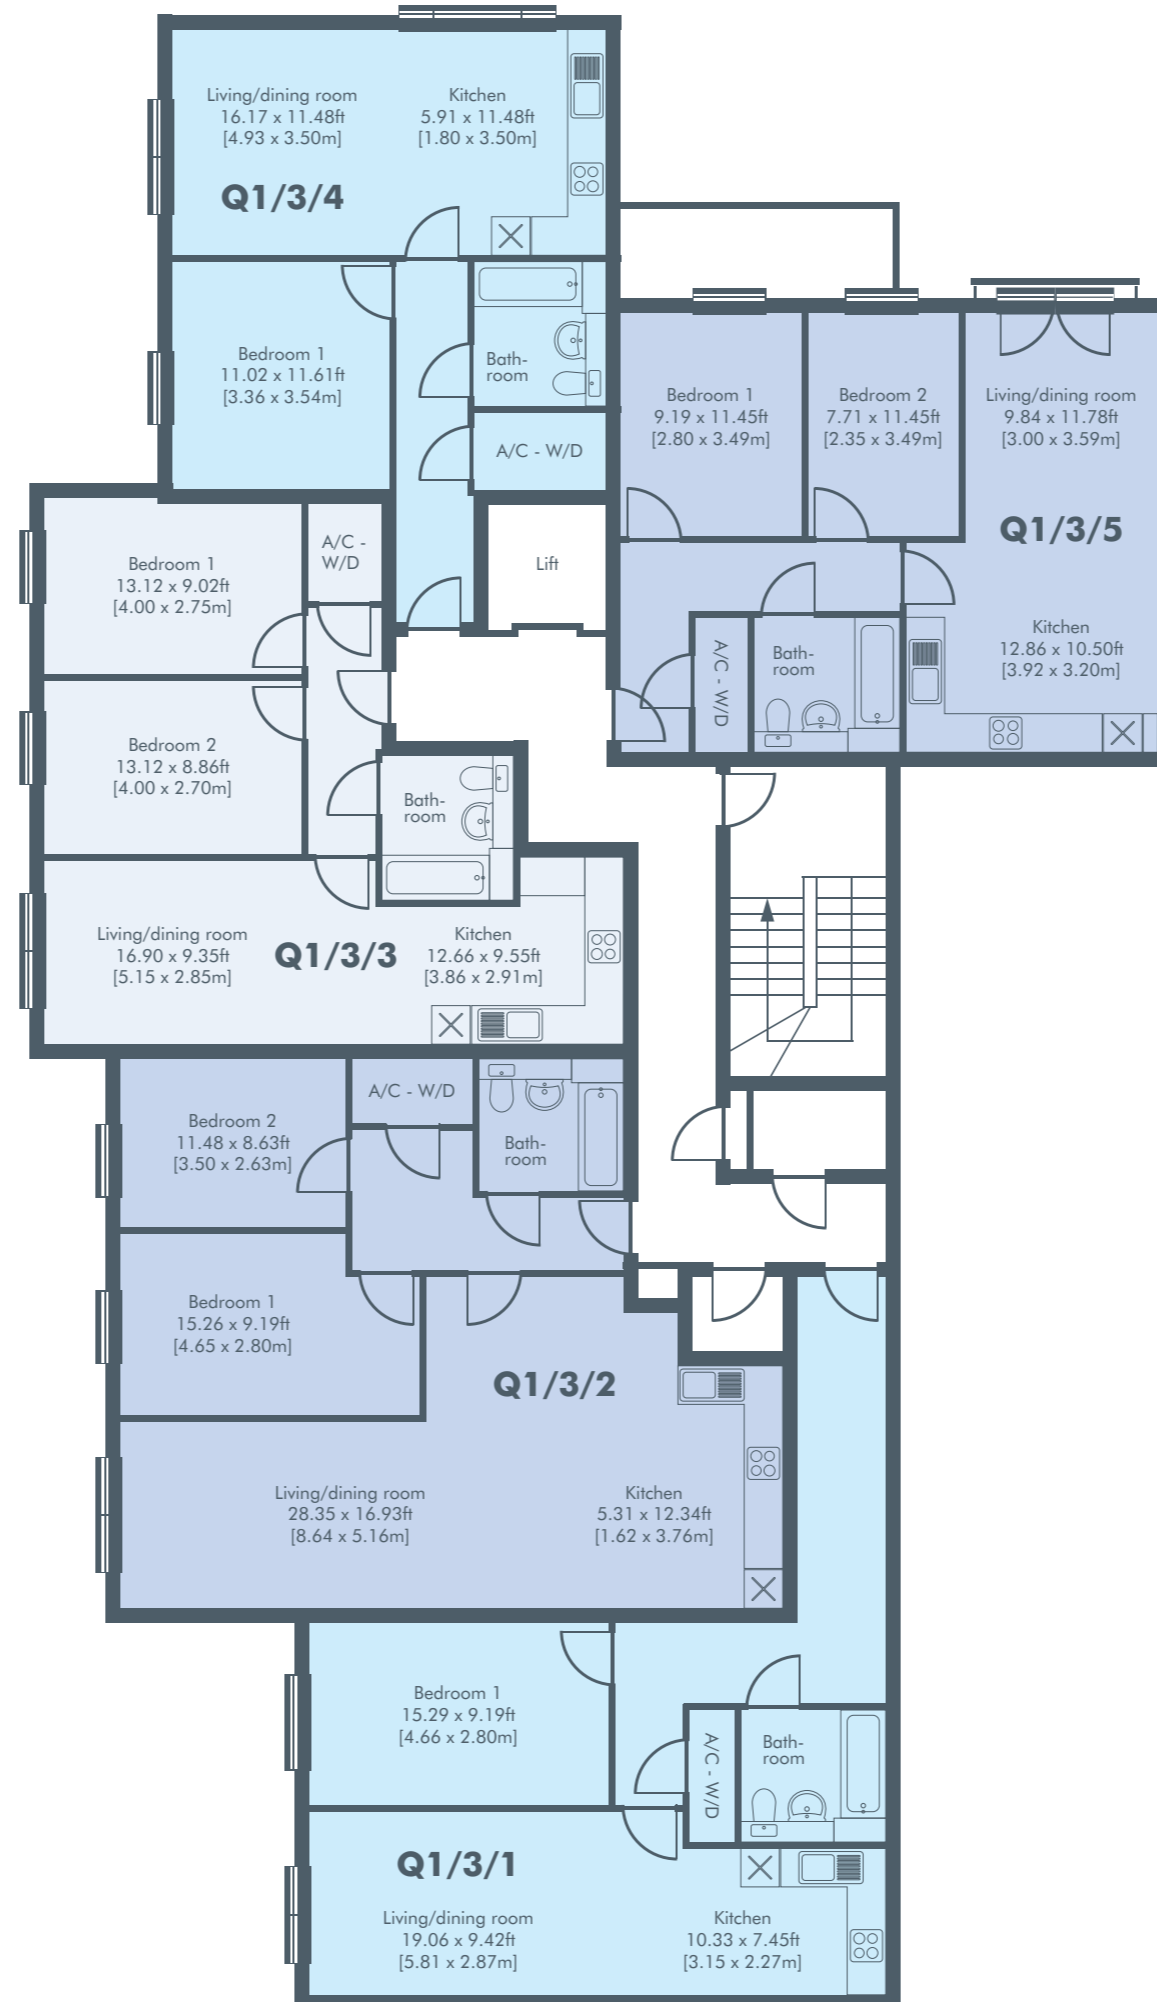

Q1 3rd Floor

Apartment 9 | Q1/3/1

1 Bed 59.1m² 636ft²

Apartment 10 | Q1/3/2

2 Bed 76.7m² 825ft²

Apartment 11 | Q1/3/3

2 Bed 58.4m² 628ft²

Apartment 12 | Q1/3/4

1 Bed 50.5m² 543ft²

Apartment 13 | Q1/3/5

2 Bed 56.6m² 609ft²

Key Street

Waterfront