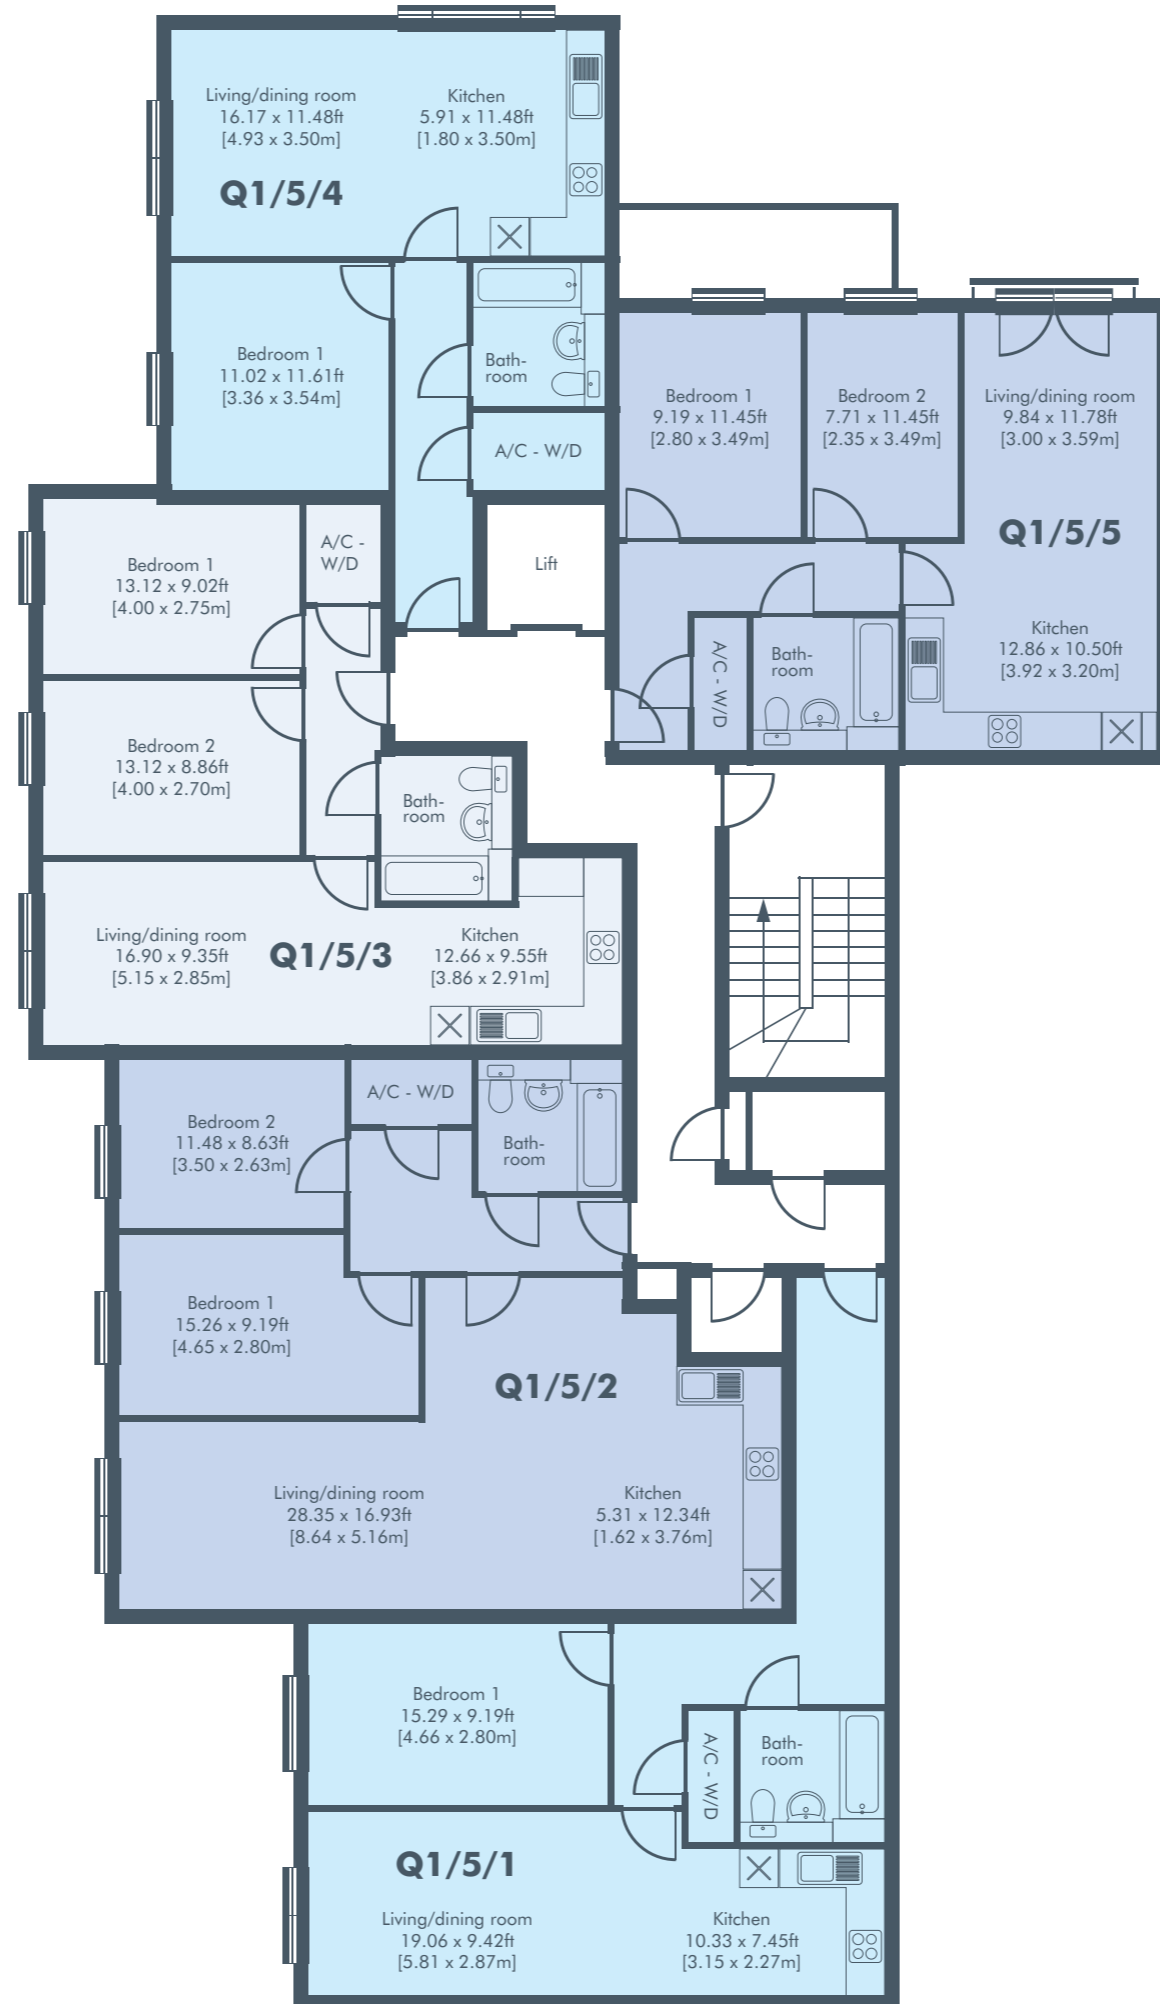

Q1 5th Floor

Apartment 19 | Q1/5/1

1 Bed 59.1m² 636ft²

Apartment 20 | Q1/5/2

2 Bed 76.7m² 825ft²

Apartment 21 | Q1/5/3

2 Bed 58.4m² 628ft²

Apartment 22 | Q1/5/4

1 Bed 50.5m² 543ft²

Apartment 23 | Q1/5/5

2 Bed 56.6m² 609ft²

Key Street

Waterfront