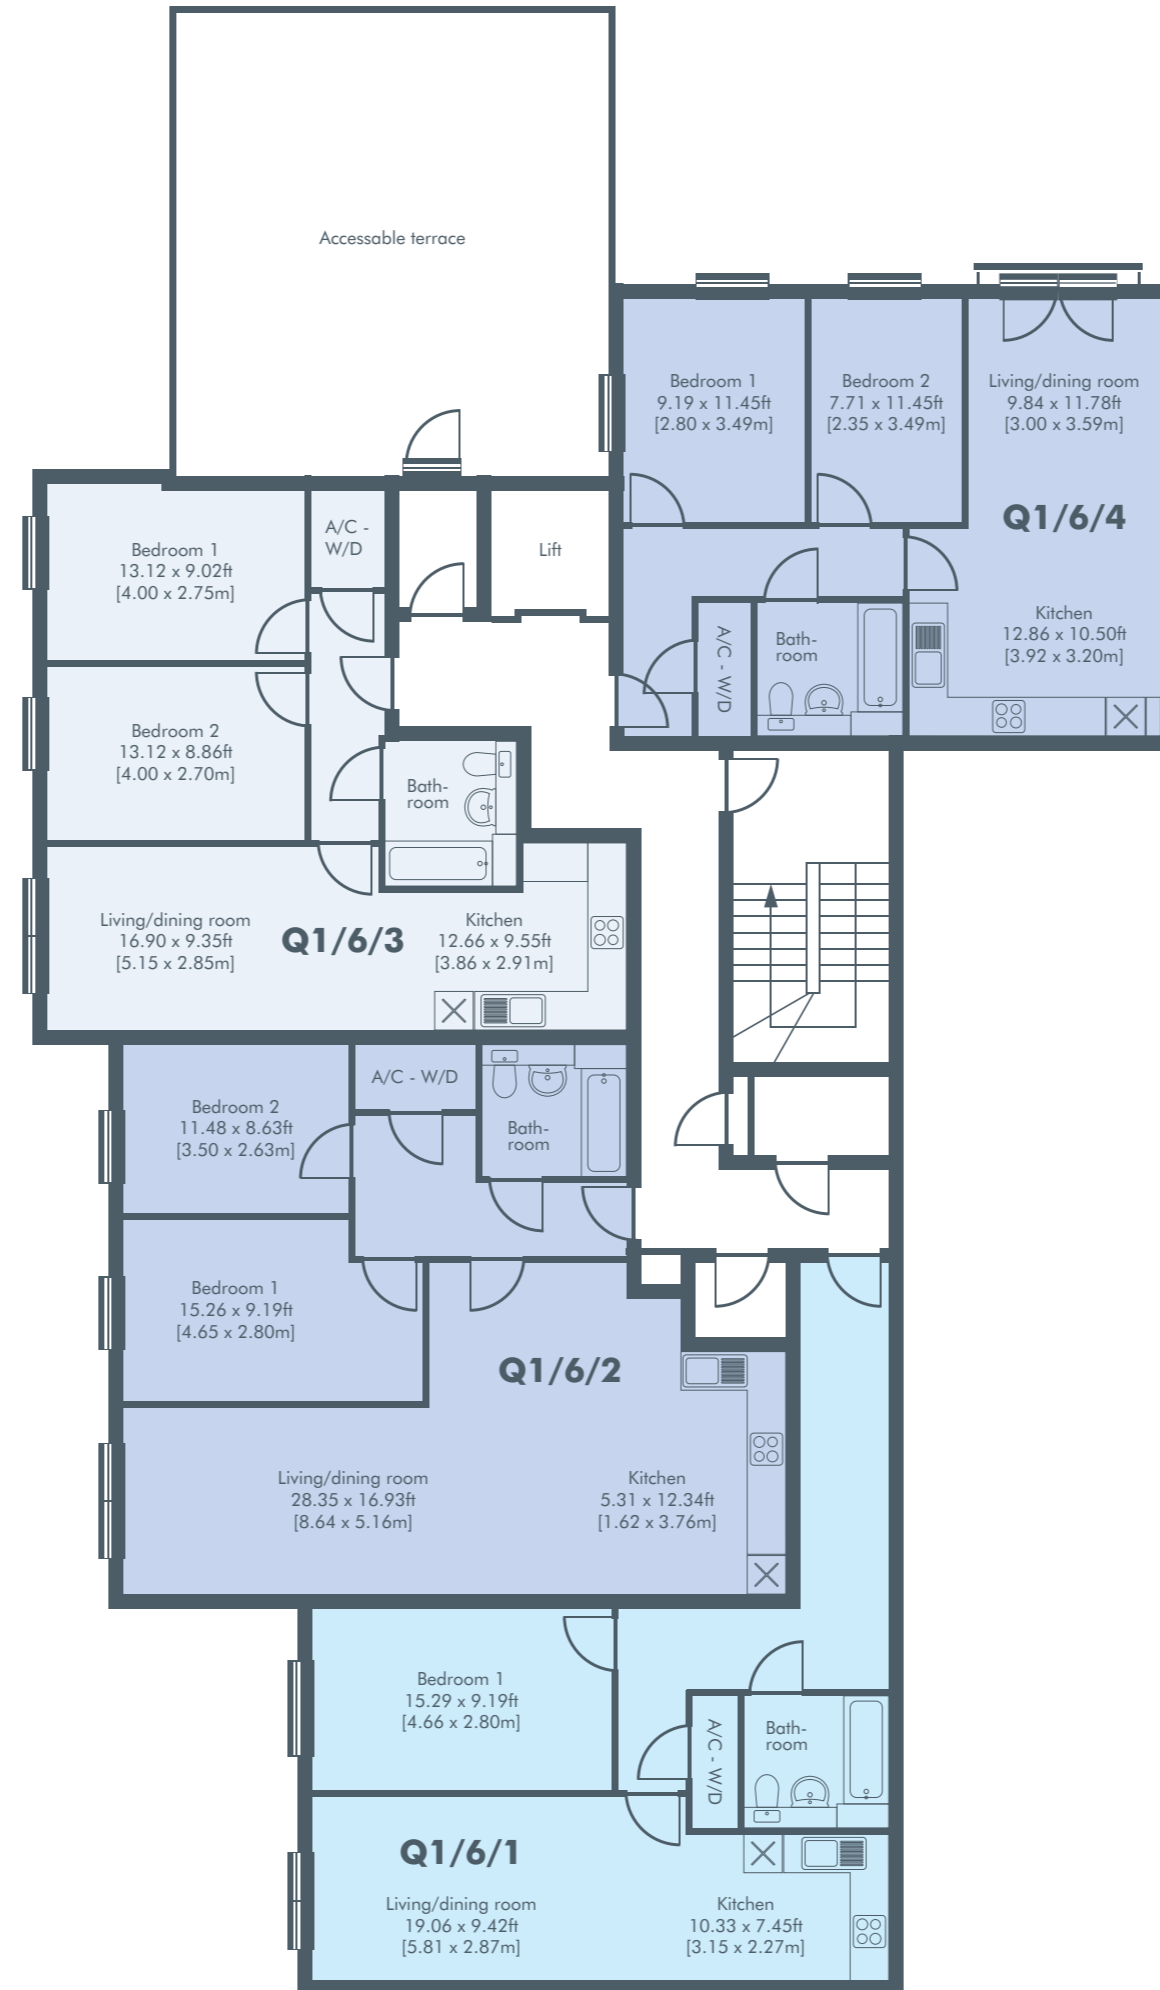

Q1 6th Floor

Apartment 24 | Q1/6/1

1 Bed 59.1m² 636ft²

Apartment 25 | Q1/6/2

2 Bed 76.7m² 825ft²

Apartment 26 | Q1/6/3

2 Bed 58.4m² 628ft²

Apartment 27 | Q1/6/4

1 Bed 56.6m² 609ft²

Key Street

Waterfront