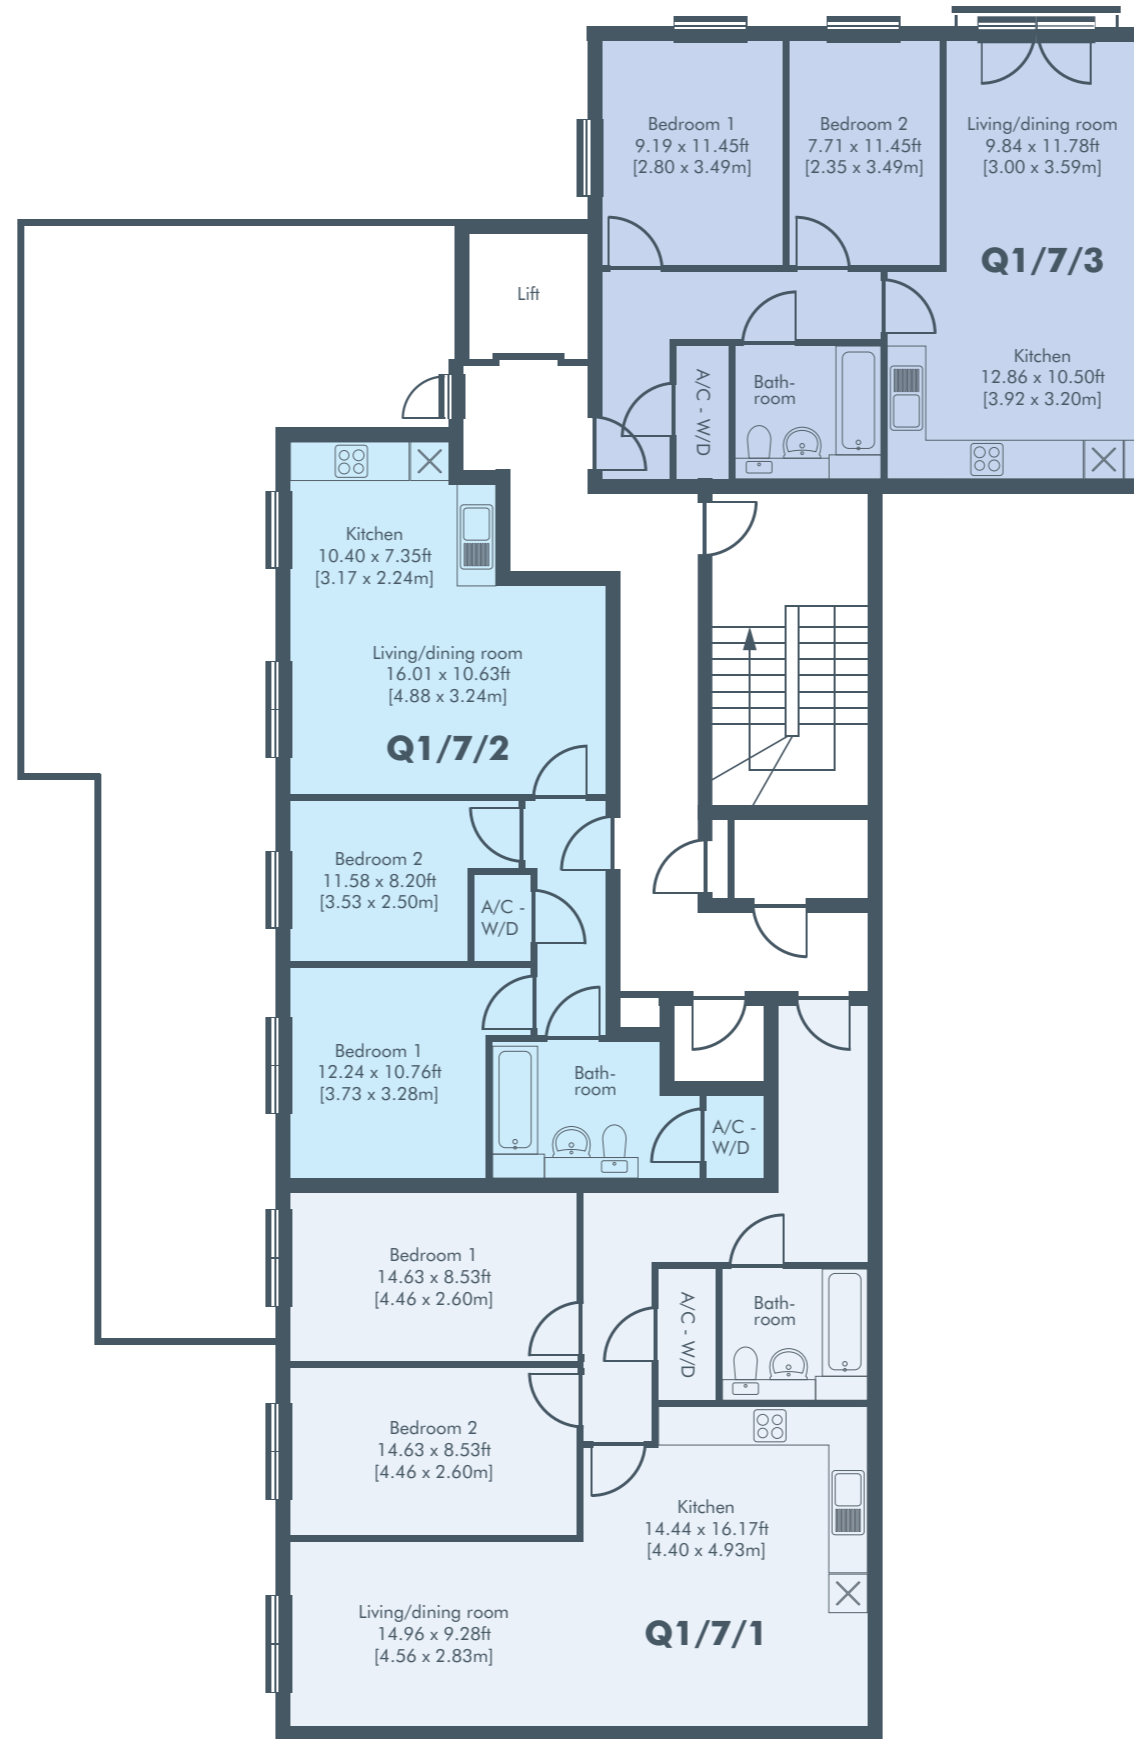

Q1 7th Floor

Apartment 28 | Q1/7/1

1 Bed 78.0m² 839ft²

Apartment 29 | Q1/7/2

2 Bed 55.5m² 597ft²

Apartment 30 | Q1/7/3

2 Bed 56.6m² 609ft²

Key Street

Waterfront