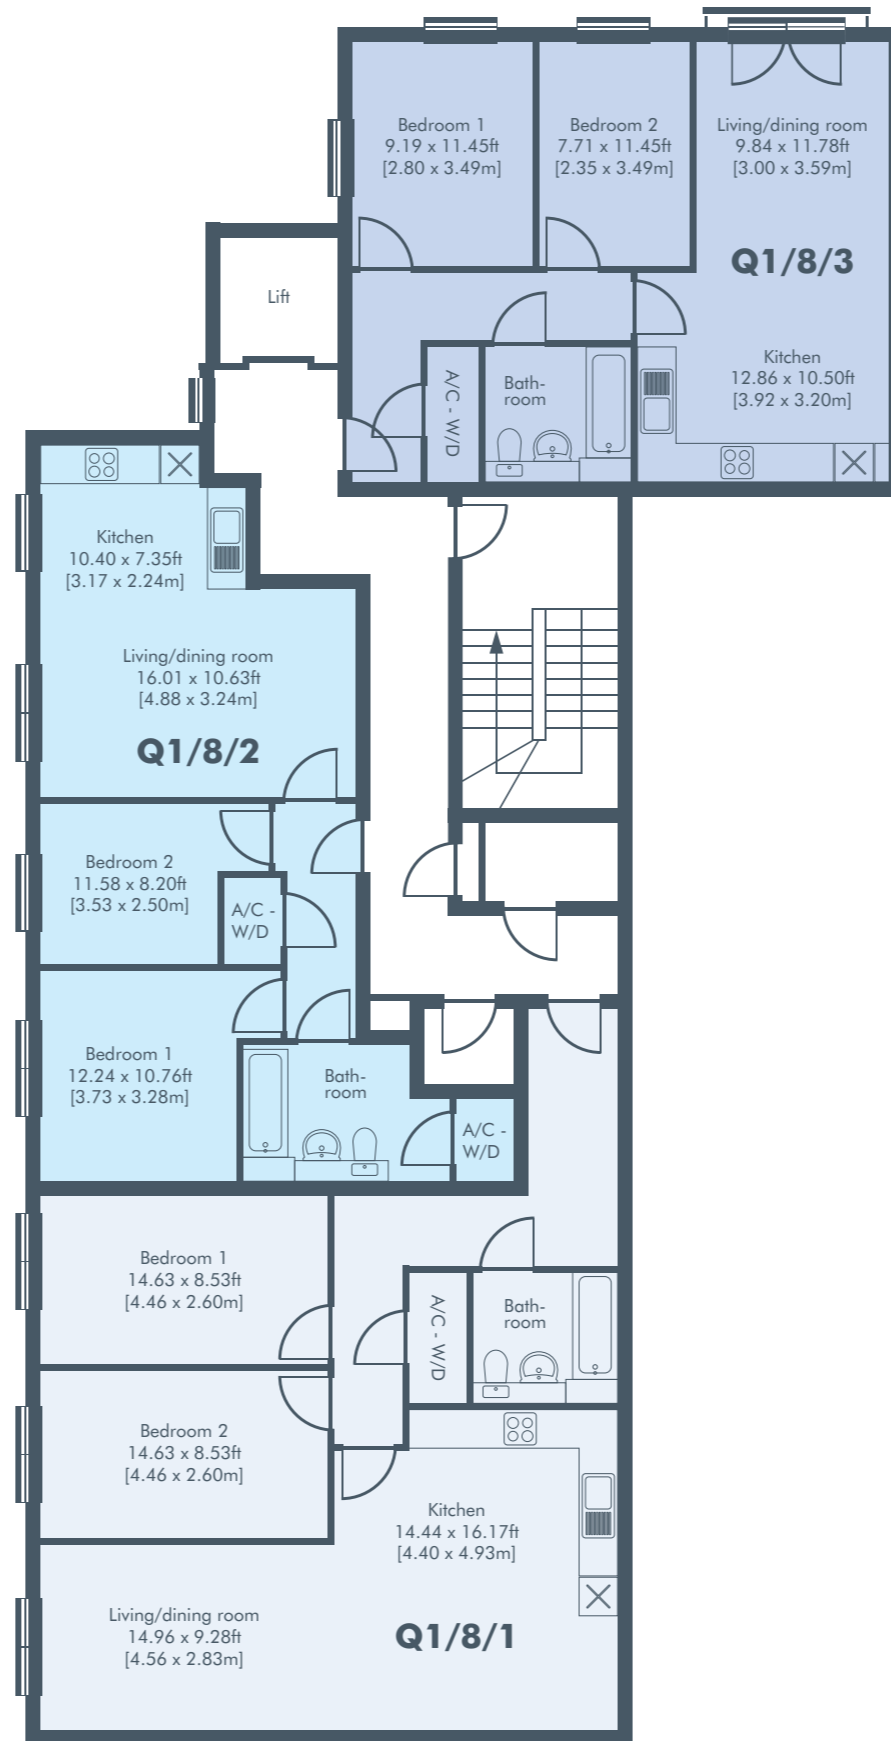

Q1 8th Floor

Apartment 31 | Q1/8/1

1 Bed 78.0m² 839ft²

Apartment 32 | Q1/8/2

2 Bed 55.5m² 597ft²

Apartment 33 | Q1/8/3

2 Bed 56.6m² 609ft²

Key Street

Waterfront