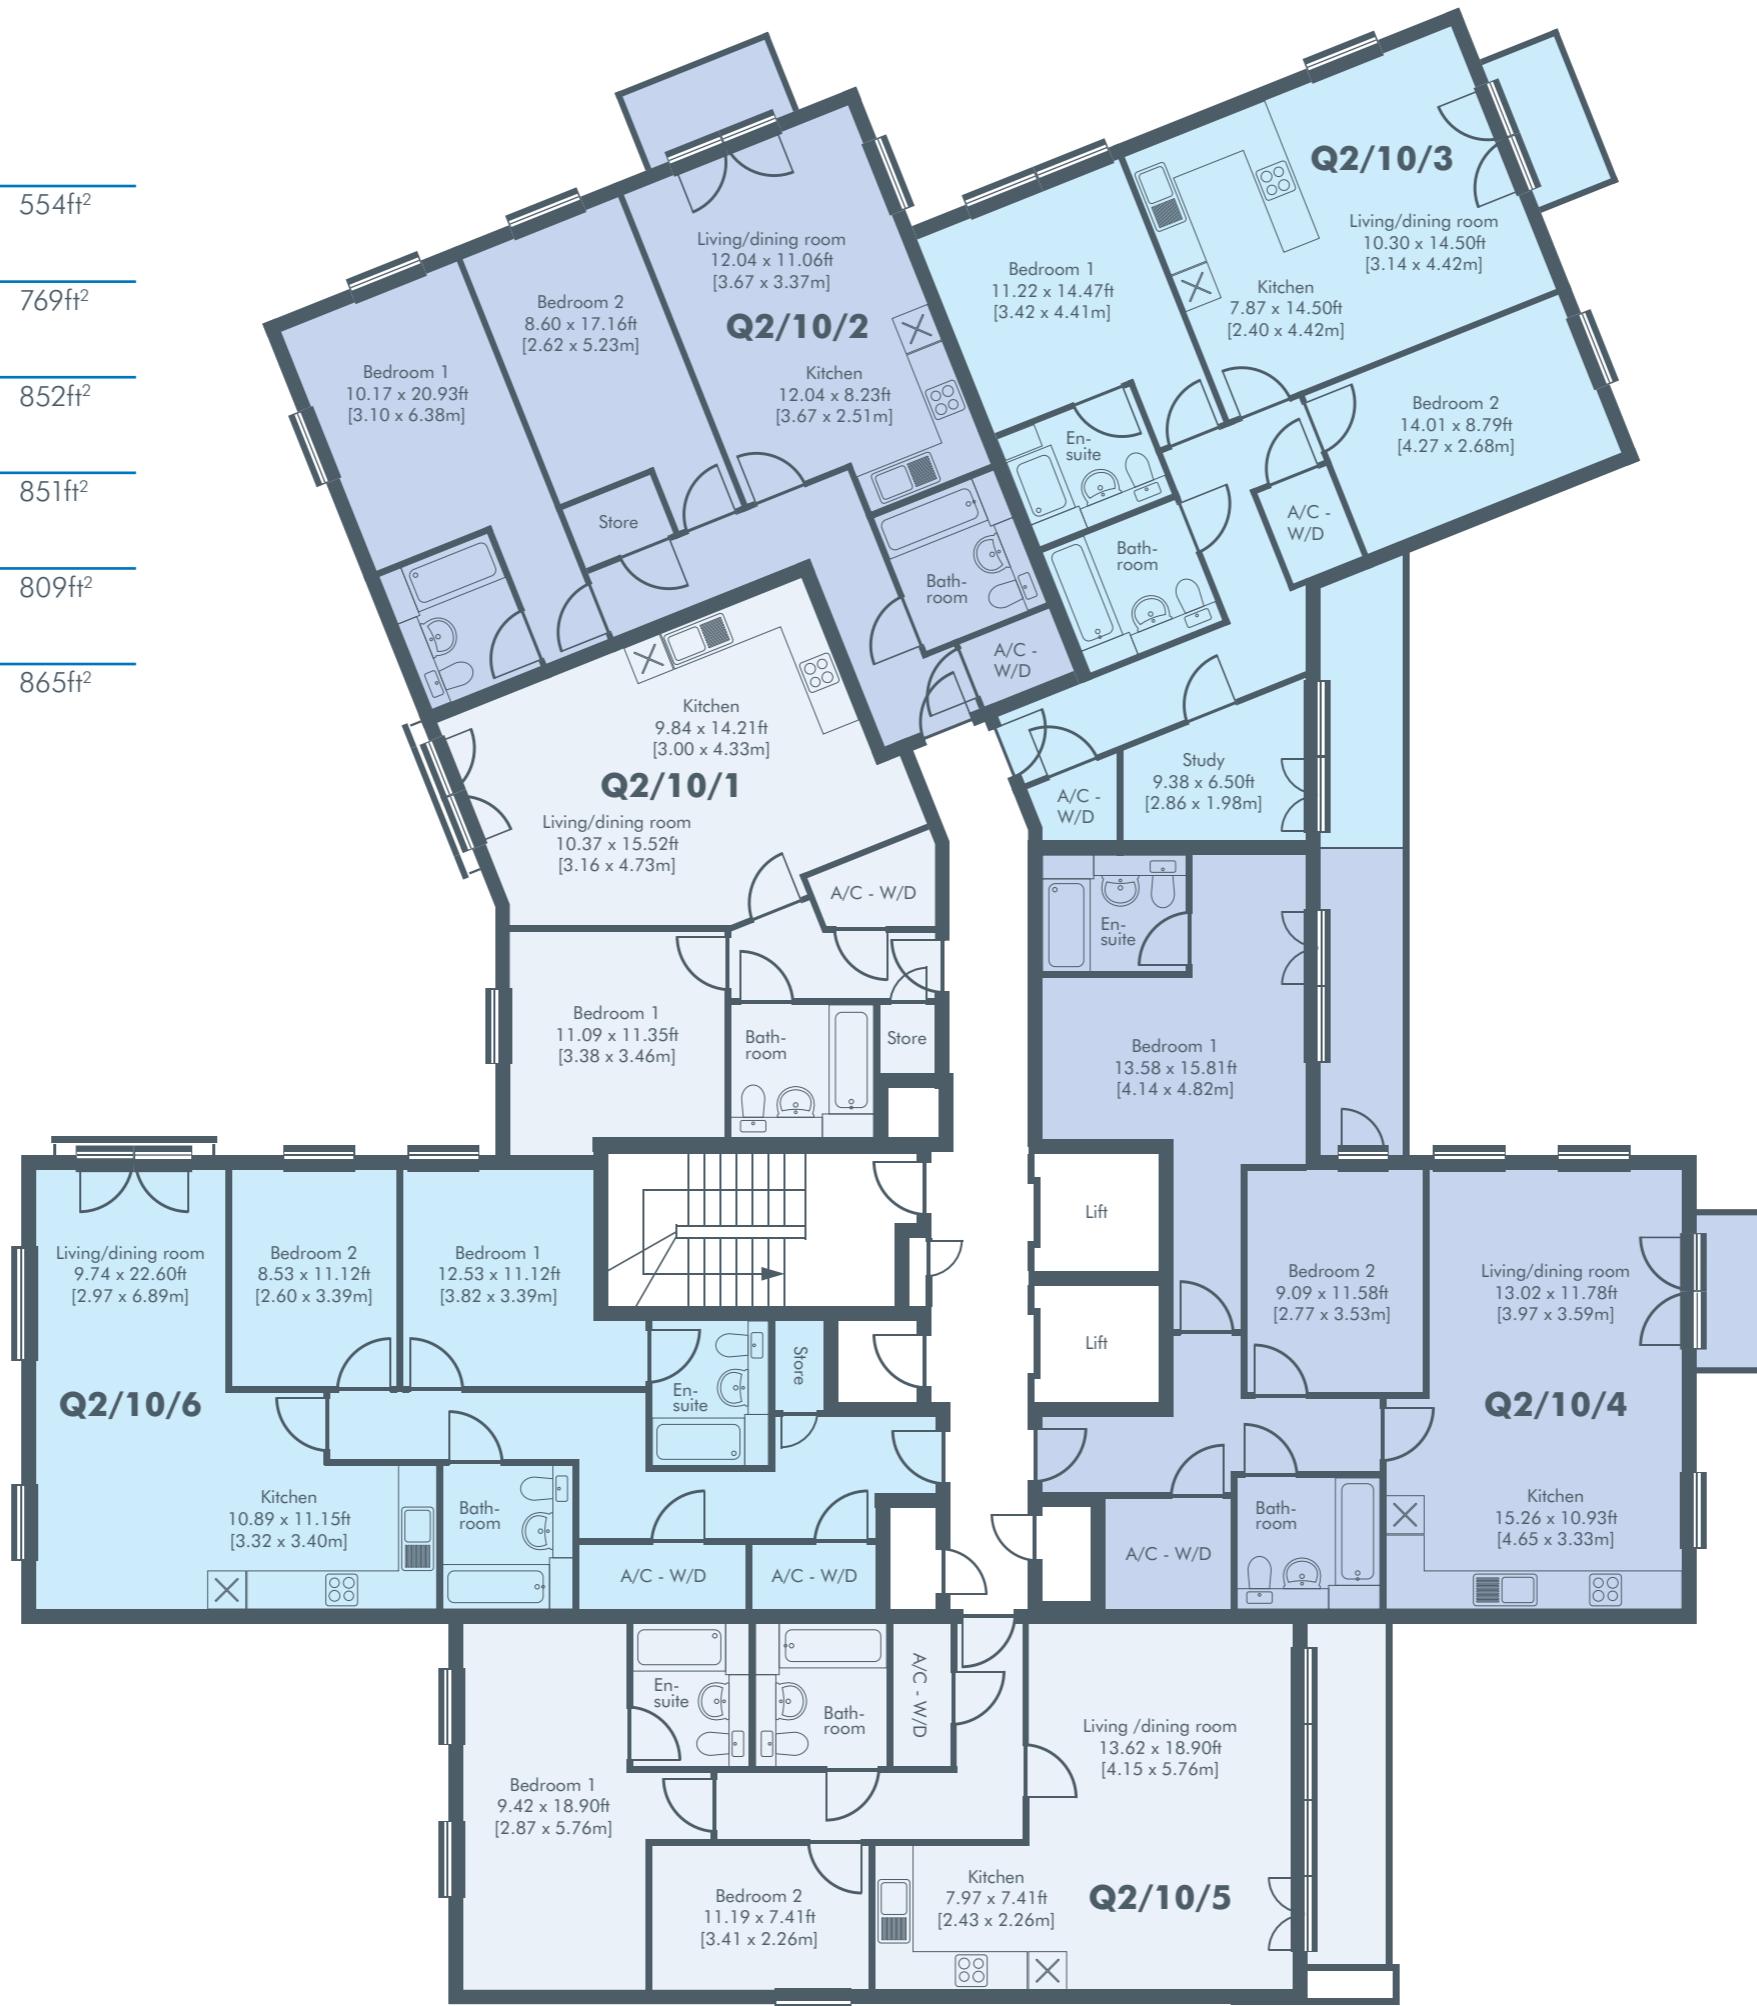

Q2 10th Floor

Apartment 78 | Q2/10/1

1 Bed 51.5m² 554ft²

Apartment 79 | Q2/10/2

2 Bed 71.4m² 769ft²

Apartment 80 | Q2/10/3

2 Bed 79.2m² 852ft²

Apartment 81 | Q2/10/4

2 Bed 79.1m² 851ft²

Apartment 82 | Q2/10/5

2 Bed 75.2m² 809ft²

Apartment 83 | Q2/10/6

2 Bed 80.4m² 865ft²

Key Street

Waterfront