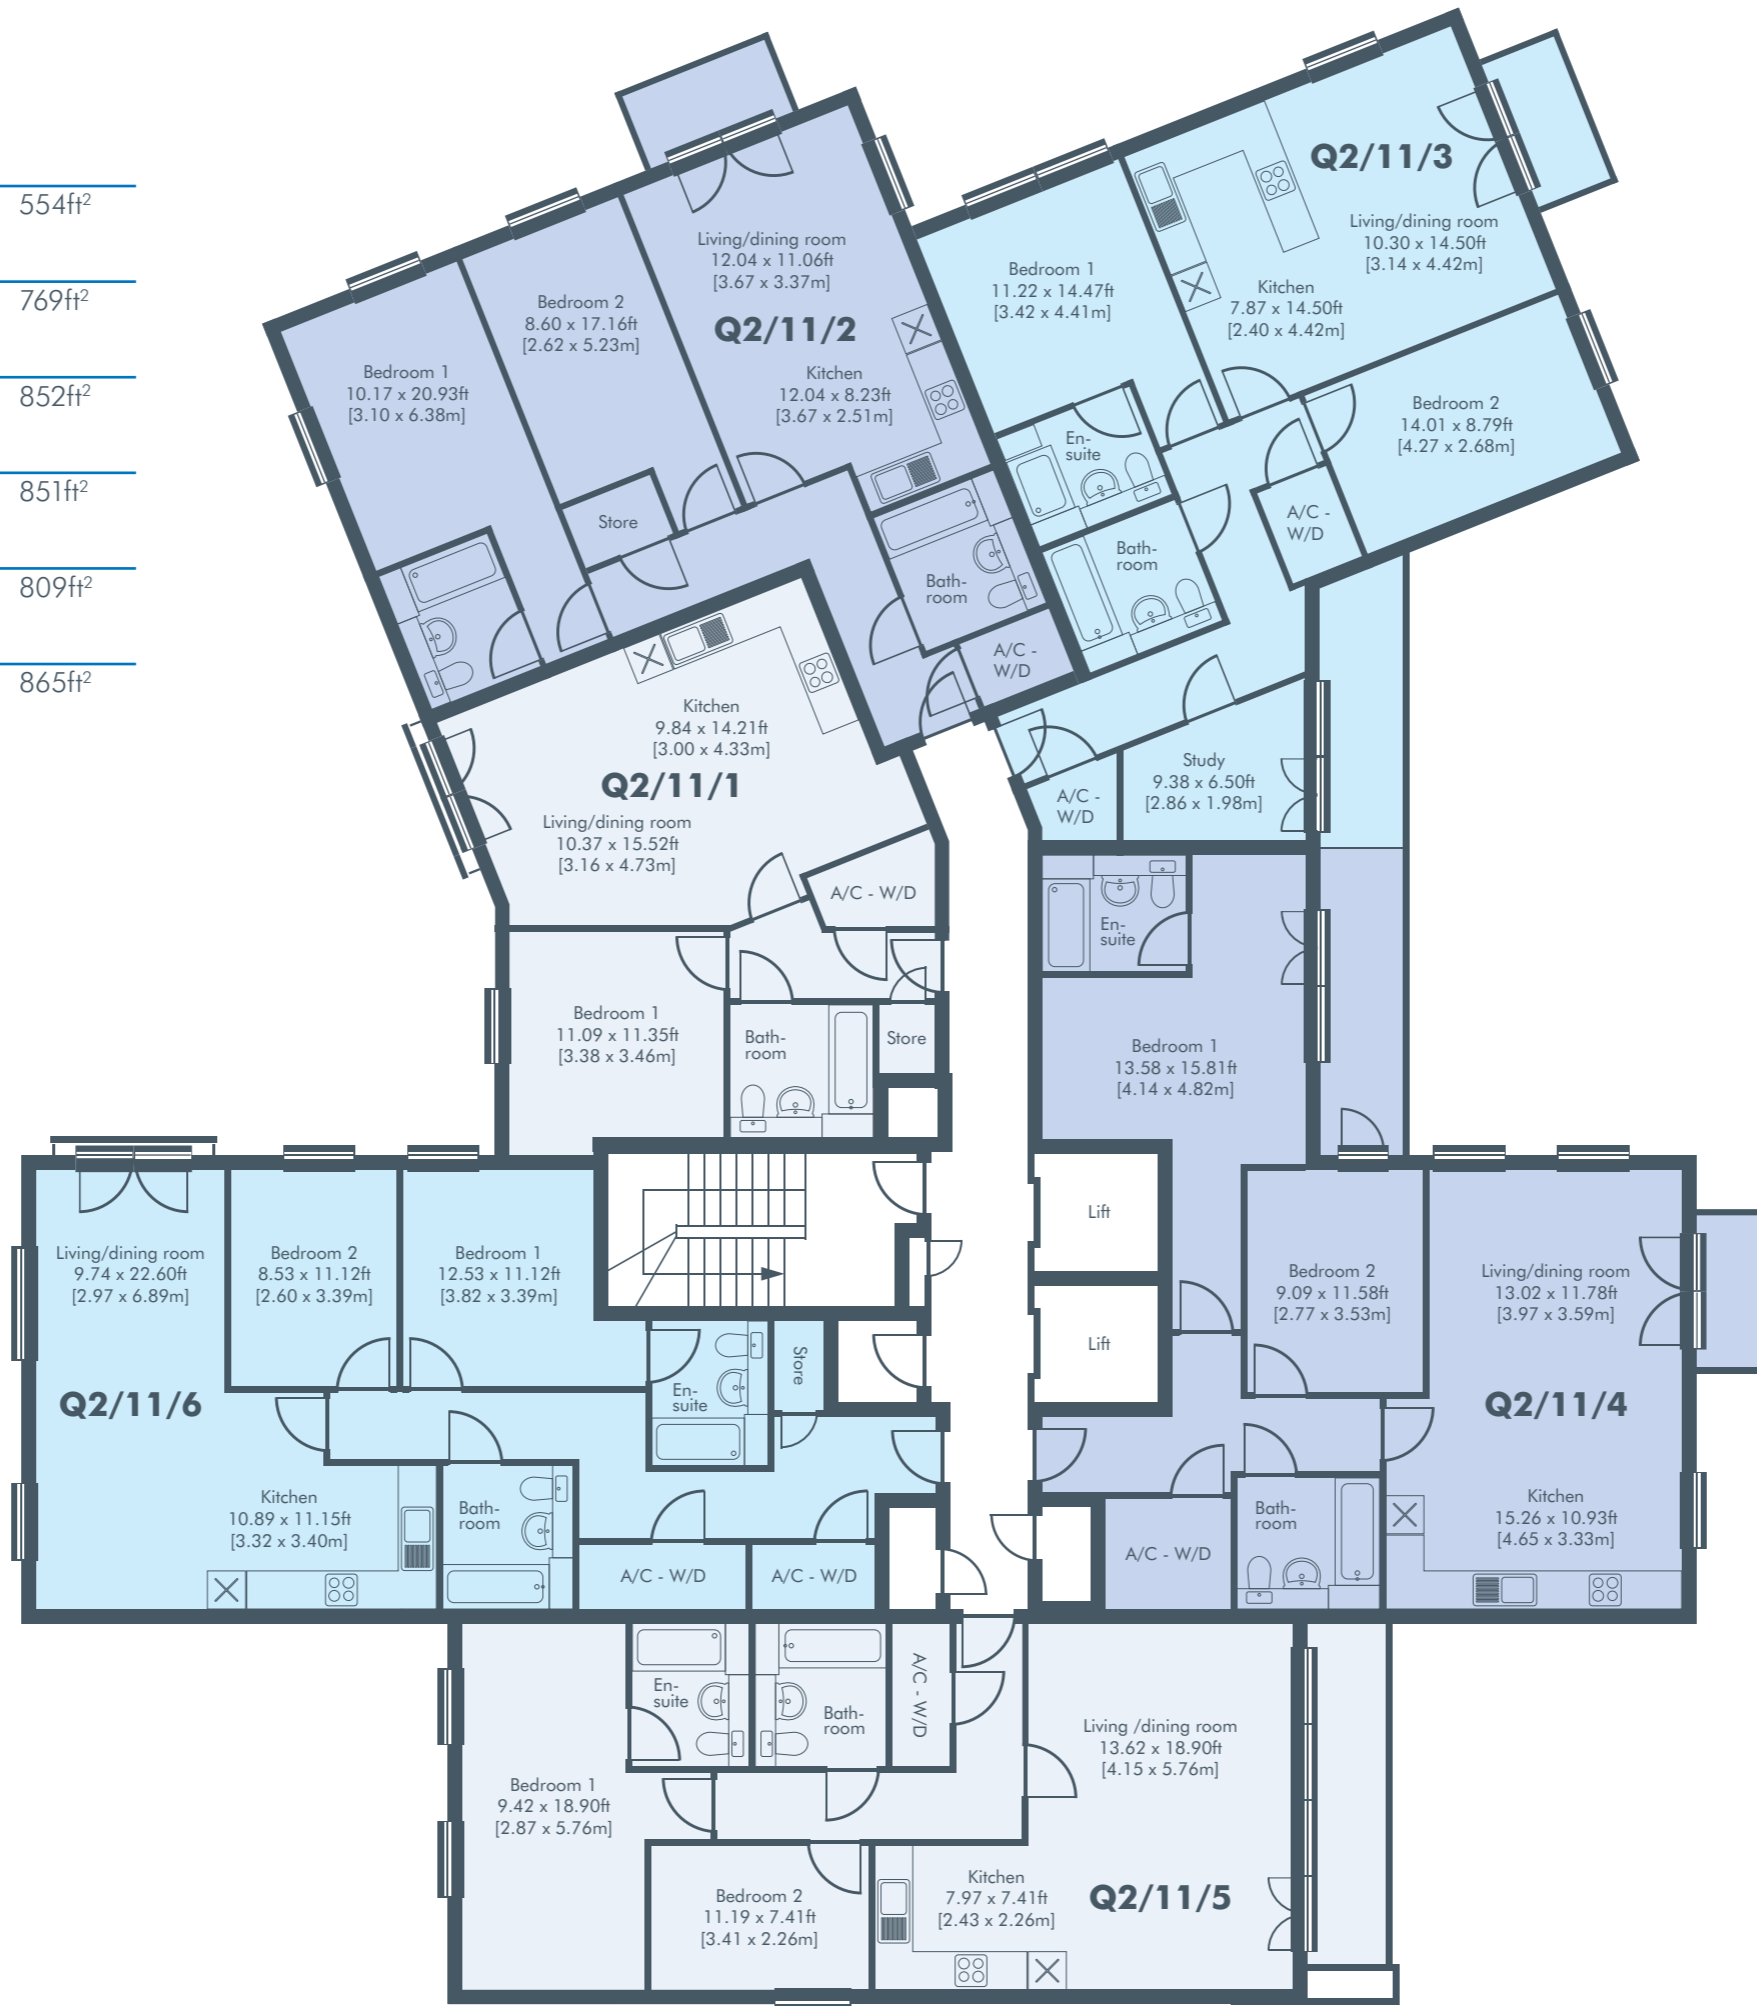

Q2 11th Floor

Apartment 84 | Q2/11/1

1 Bed 51.5m² 554ft²

Apartment 85 | Q2/11/2

2 Bed 71.4m² 769ft²

Apartment 86 | Q2/11/3

2 Bed 79.2m² 852ft²

Apartment 87 | Q2/11/4

2 Bed 79.1m² 851ft²

Apartment 88 | Q2/11/5

2 Bed 75.2m² 809ft²

Apartment 89 | Q2/11/6

2 Bed 80.4m² 865ft²

Key Street

Waterfront