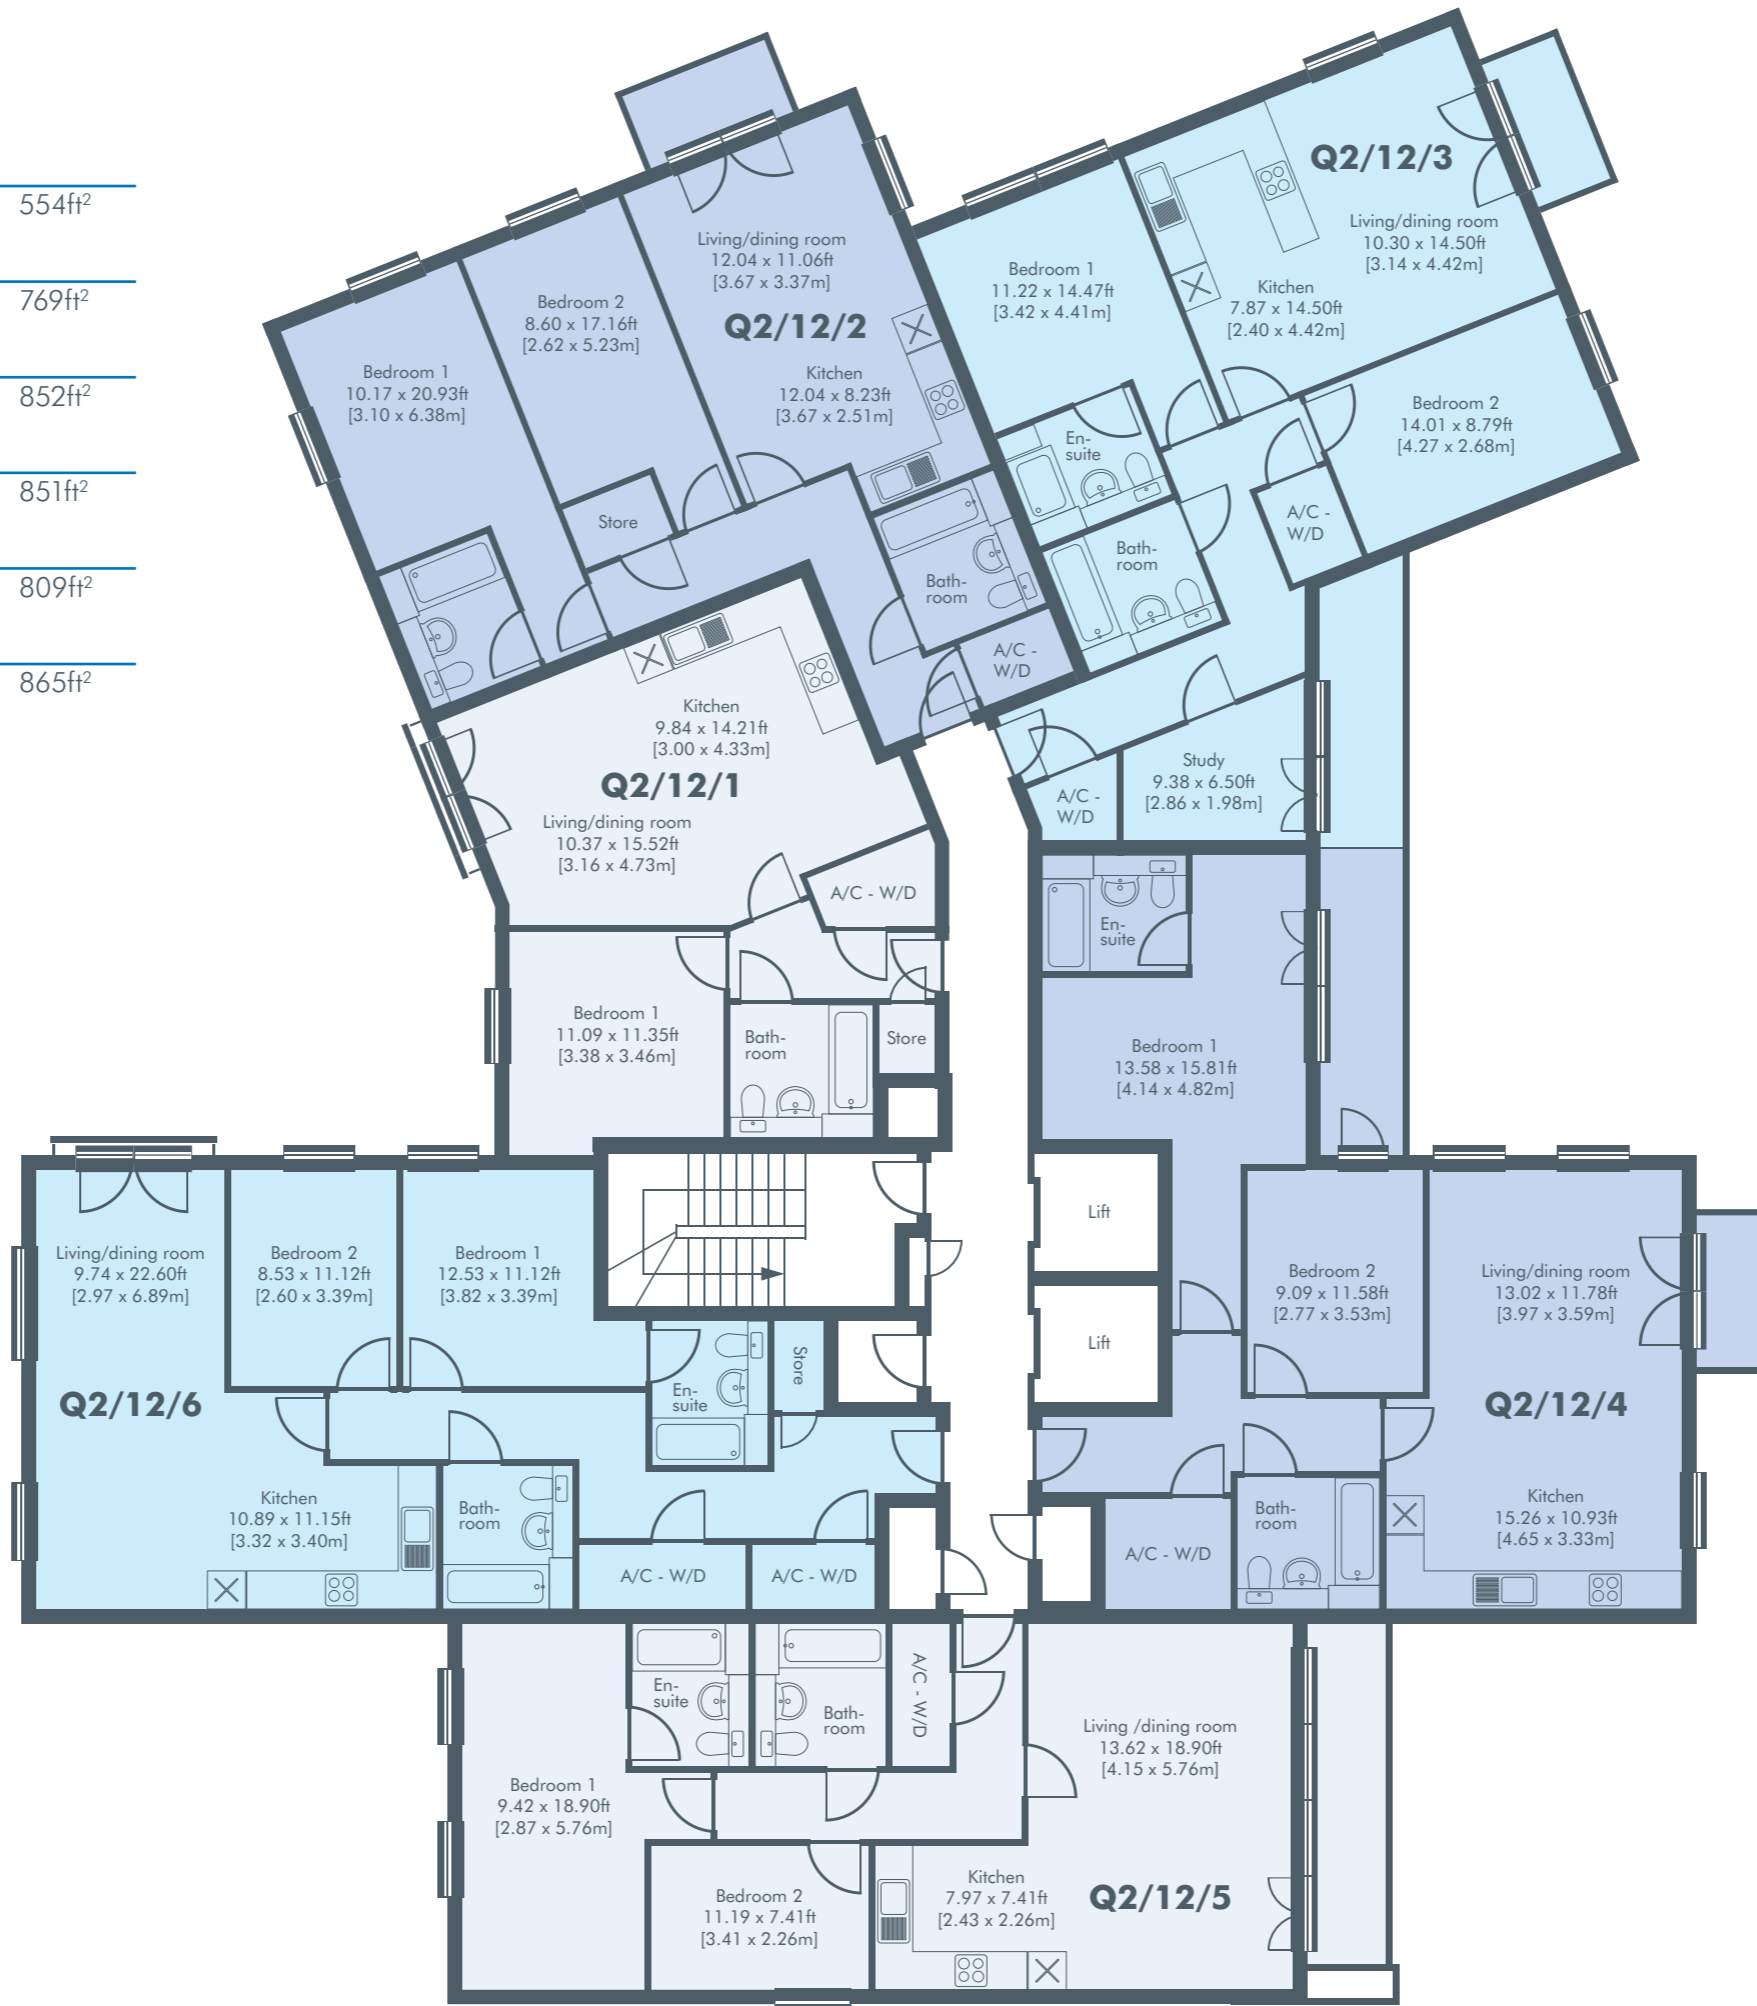

Q2 12th Floor

Apartment 90 | Q2/12/1

1 Bed 51.5m² 554ft²

Apartment 91 | Q2/12/2

2 Bed 71.4m² 769ft²

Apartment 92 | Q2/12/3

2 Bed 79.2m² 852ft²

Apartment 93 | Q2/12/4

2 Bed 79.1m² 851ft²

Apartment 94 | Q2/12/5

2 Bed 75.2m² 809ft²

Apartment 95 | Q2/12/6

2 Bed 80.4m² 865ft²

Key Street

Waterfront