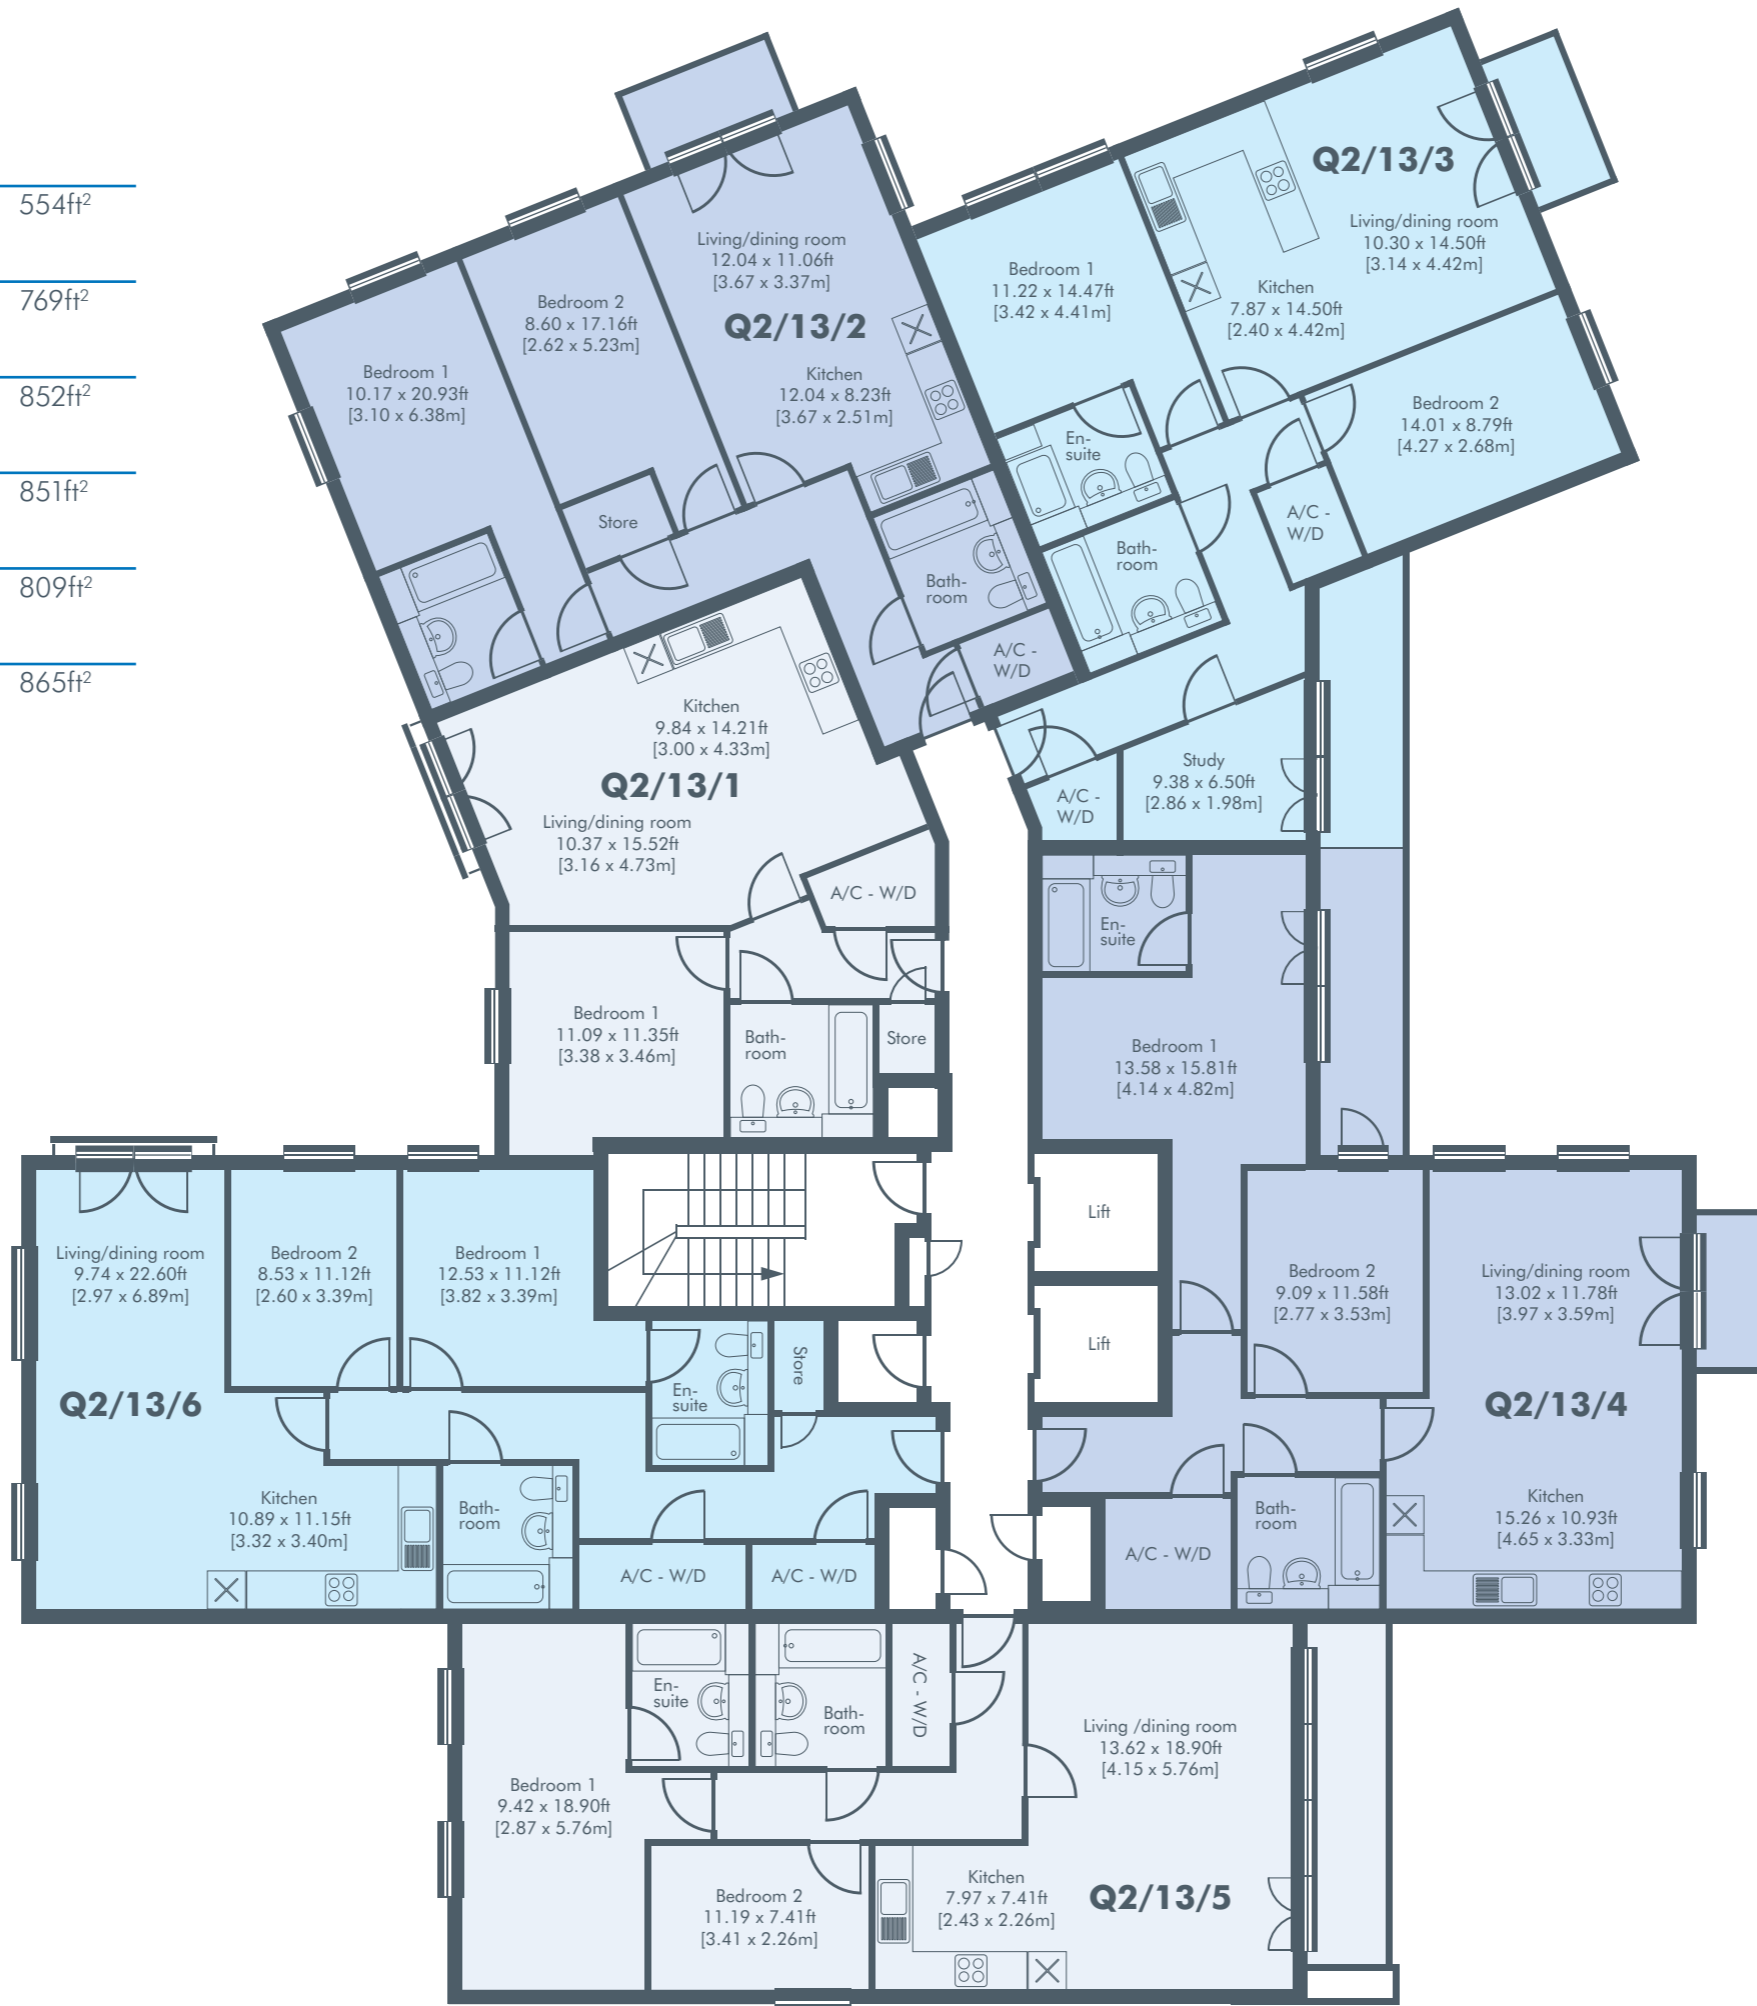

Q2 13th Floor

Apartment 96 | Q2/13/1

1 Bed 51.5m² 554ft²

Apartment 97 | Q2/13/2

2 Bed 71.4m² 769ft²

Apartment 98 | Q2/13/3

2 Bed 79.2m² 852ft²

Apartment 99 | Q2/13/4

2 Bed 79.1m² 851ft²

Apartment 100 | Q2/13/5

2 Bed 75.2m² 809ft²

Apartment 101 | Q2/13/6

2 Bed 80.4m² 865ft²

Key Street

Waterfront