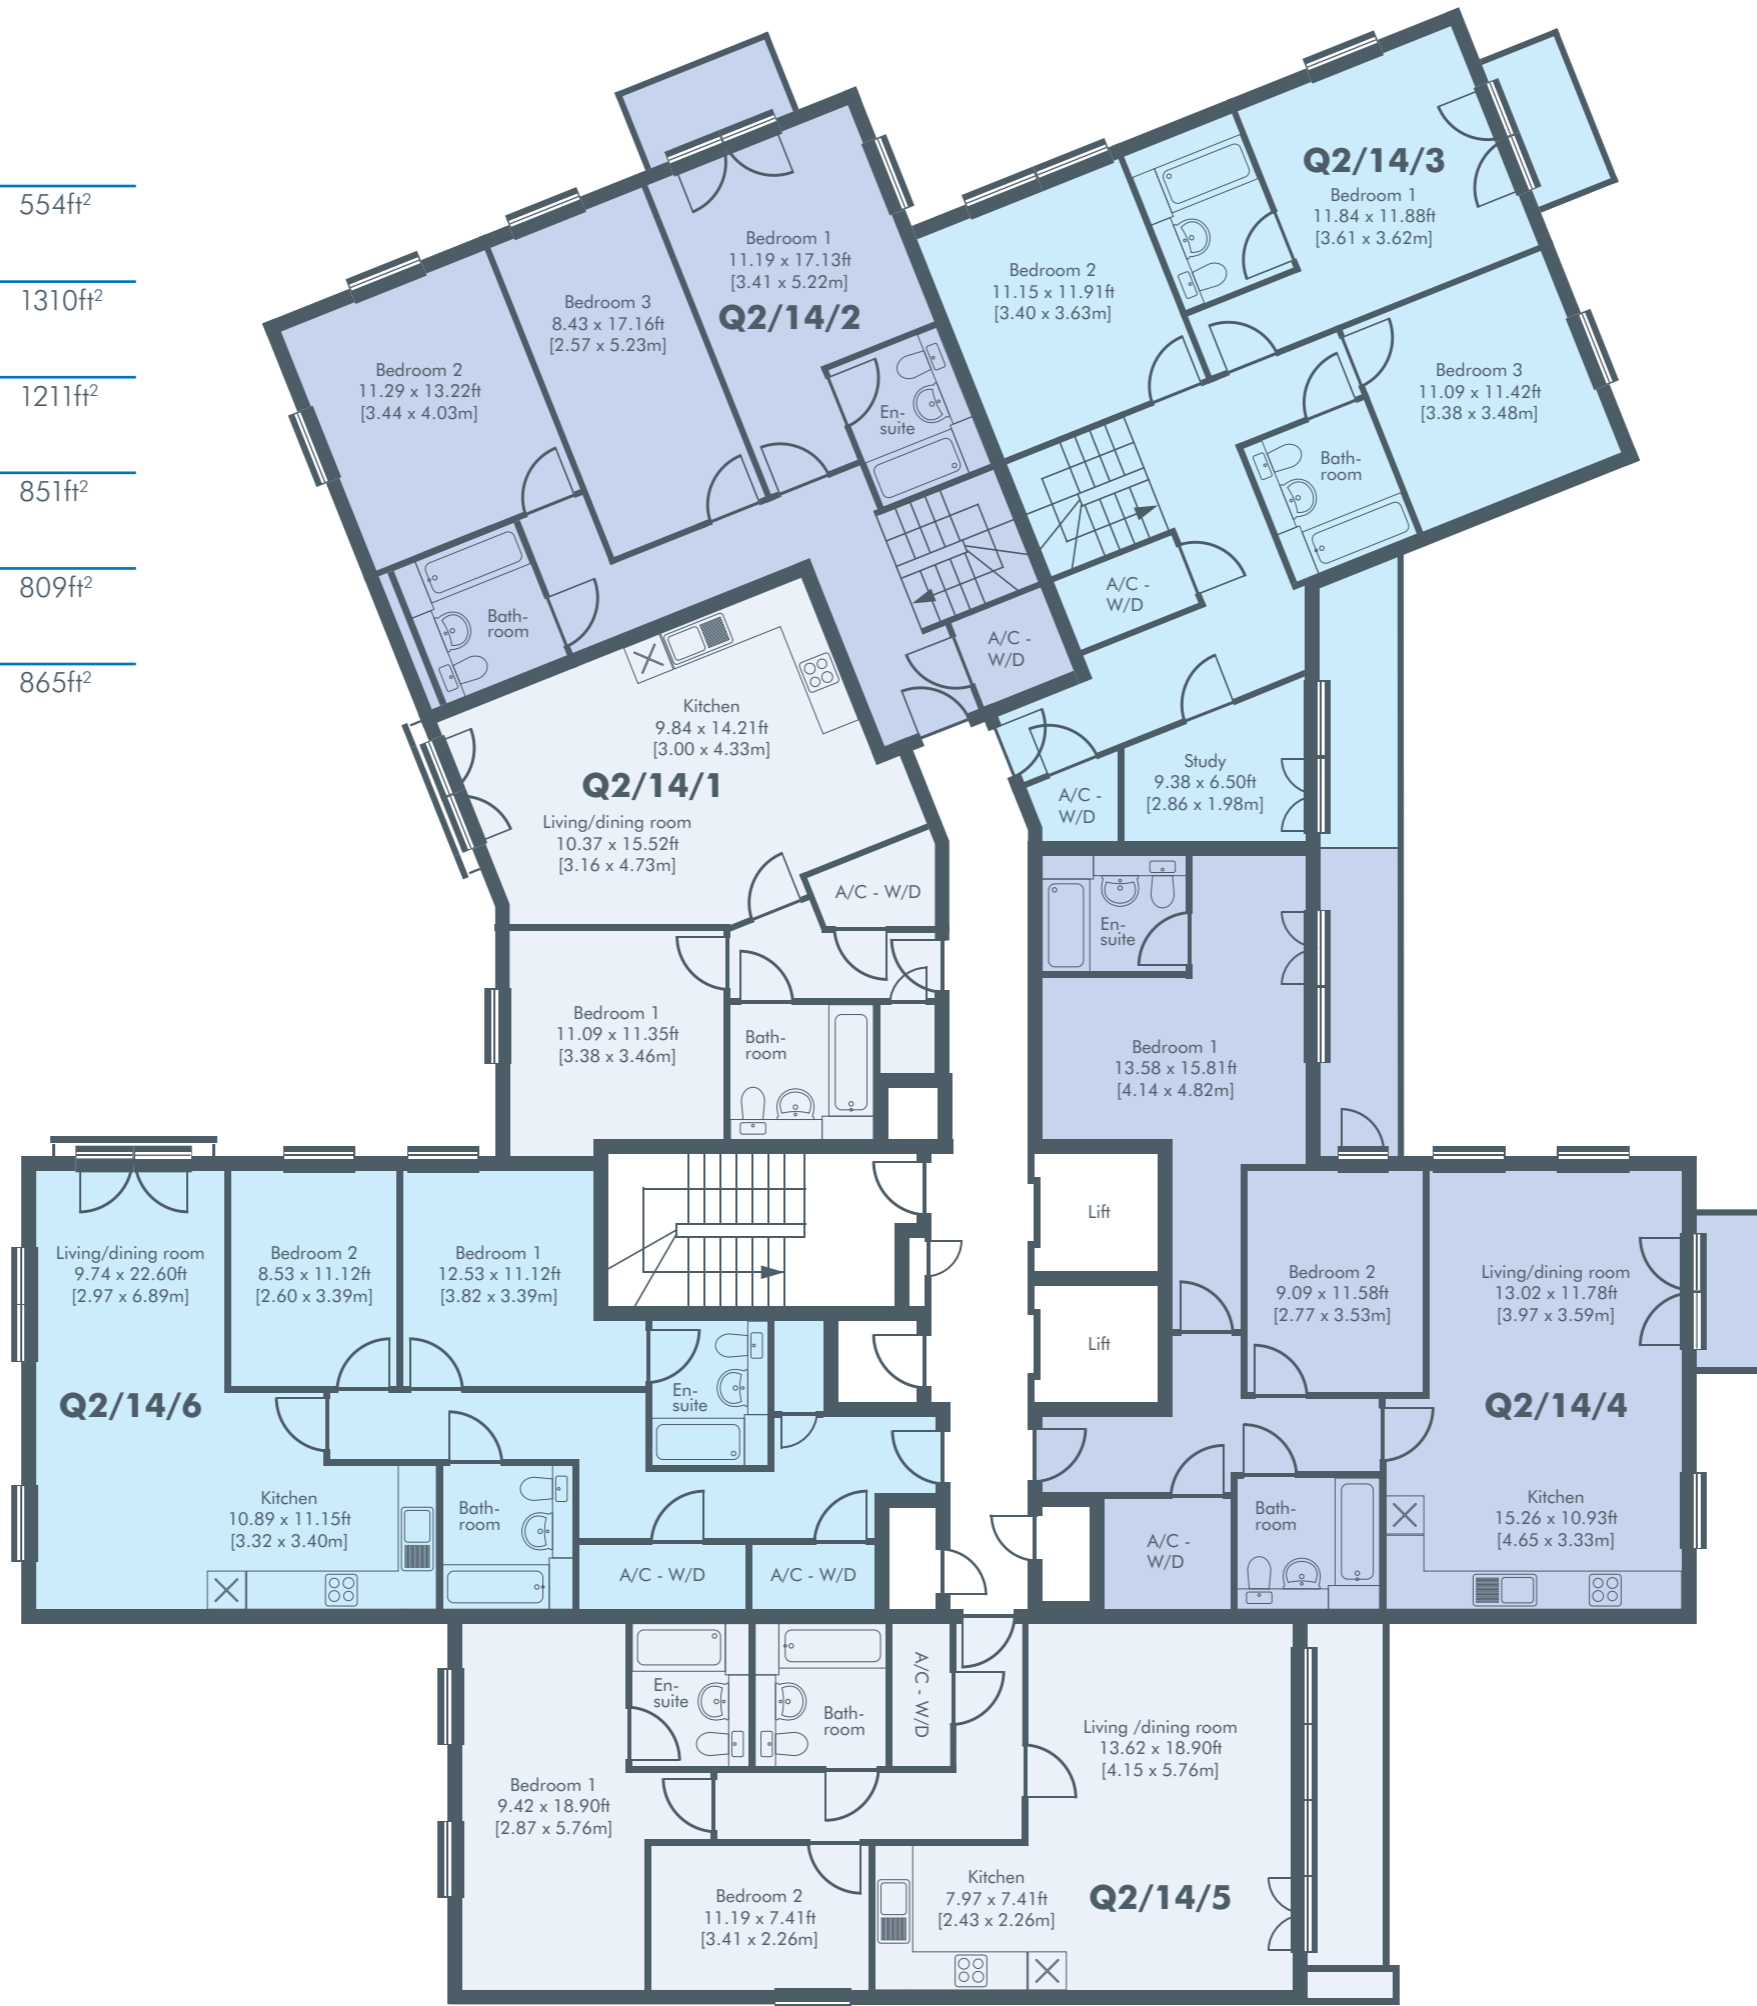

Q2 14th Floor

Apartment 102 | Q2/14/1

1 Bed 51.5m² 554ft²

Apartment 103 | Q2/14/2

3 Bed Duplex 121.7m² 1310ft²

Apartment 104 | Q2/14/3

3 Bed Duplex 112.5m² 1211ft²

Apartment 105 | Q2/14/4

2 Bed 79.1m² 851ft²

Apartment 106 | Q2/14/5

2 Bed 75.2m² 809ft²

Apartment 107 | Q2/14/6

2 Bed 80.4m² 865ft²

Key Street

Waterfront