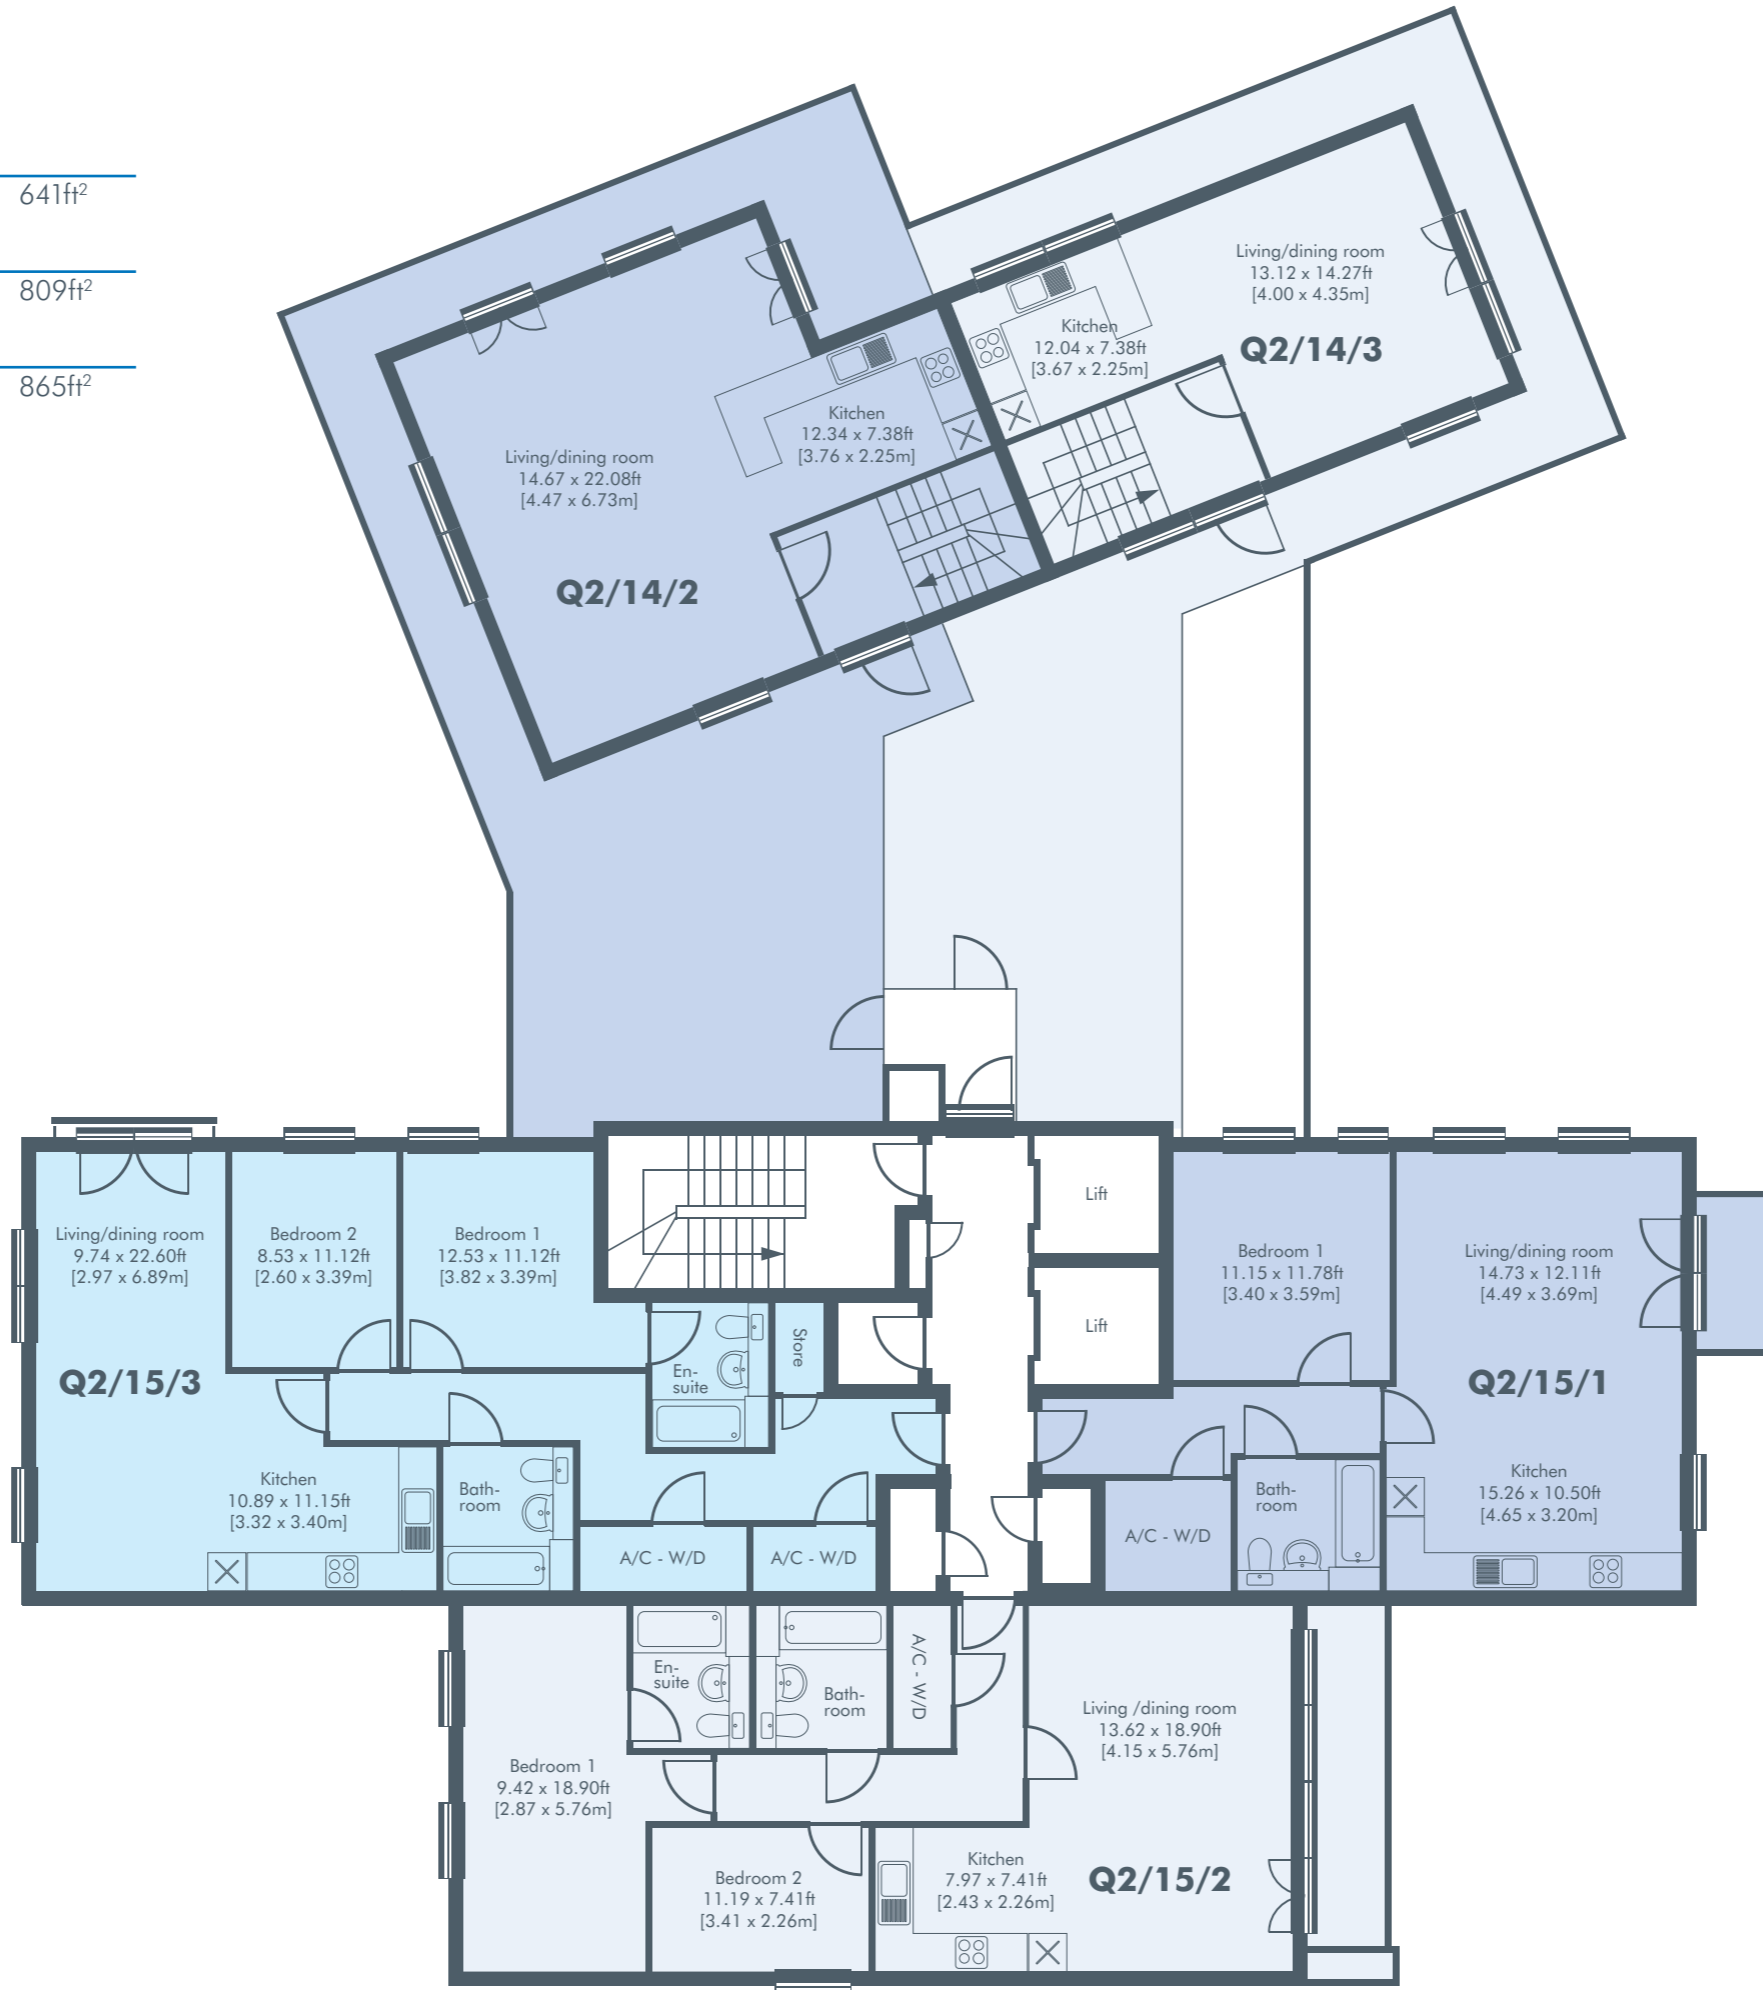

Q2 15th Floor

Apartment 108 | Q2/15/1

1 Bed 59.6m² 641ft²

Apartment 109 | Q2/15/2

2 Bed 75.2m² 809ft²

Apartment 110 | Q2/15/3

2 Bed 80.4m² 865ft²

Key Street

Waterfront