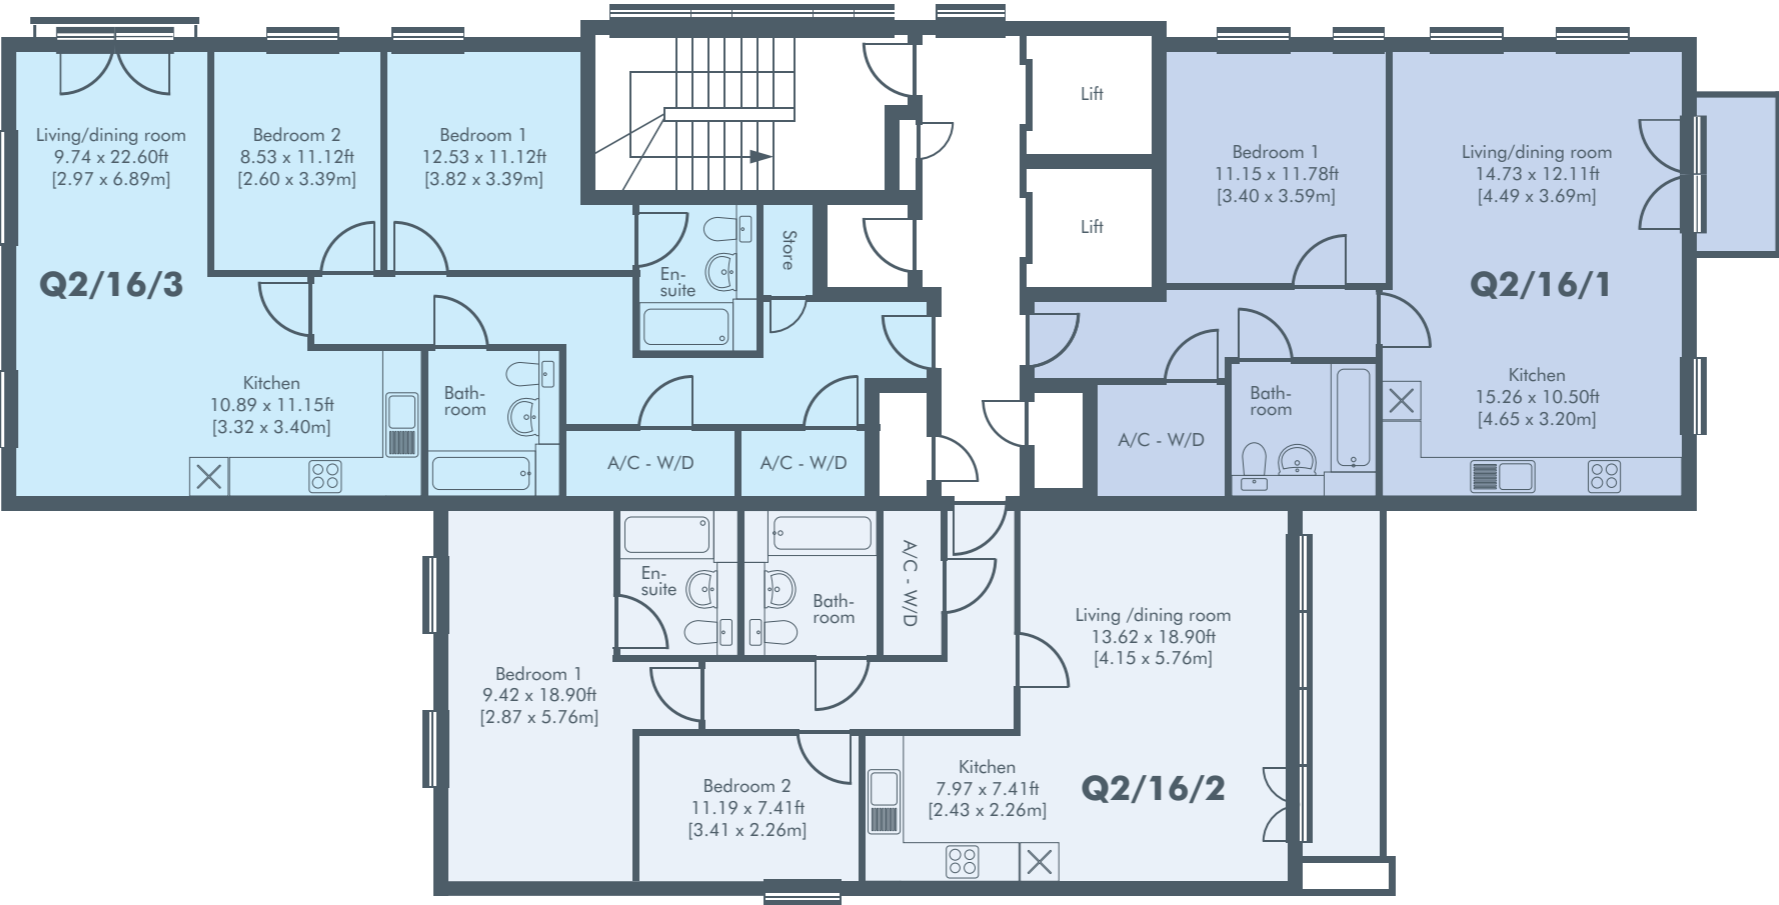

Q2 16th Floor

| |
|------------------------------------------------------------------|
| Apartment 111 Q2/16/1 |
| 1 Bed 59.6m ² 641ft ² |

| |
|------------------------------------------------------------------|
| Apartment 112 Q2/16/2 |
| 2 Bed 75.2m ² 809ft ² |

| |
|------------------------------------------------------------------|
| Apartment 113 Q2/16/3 |
| 2 Bed 80.4m ² 865ft ² |

Key Street

Waterfront