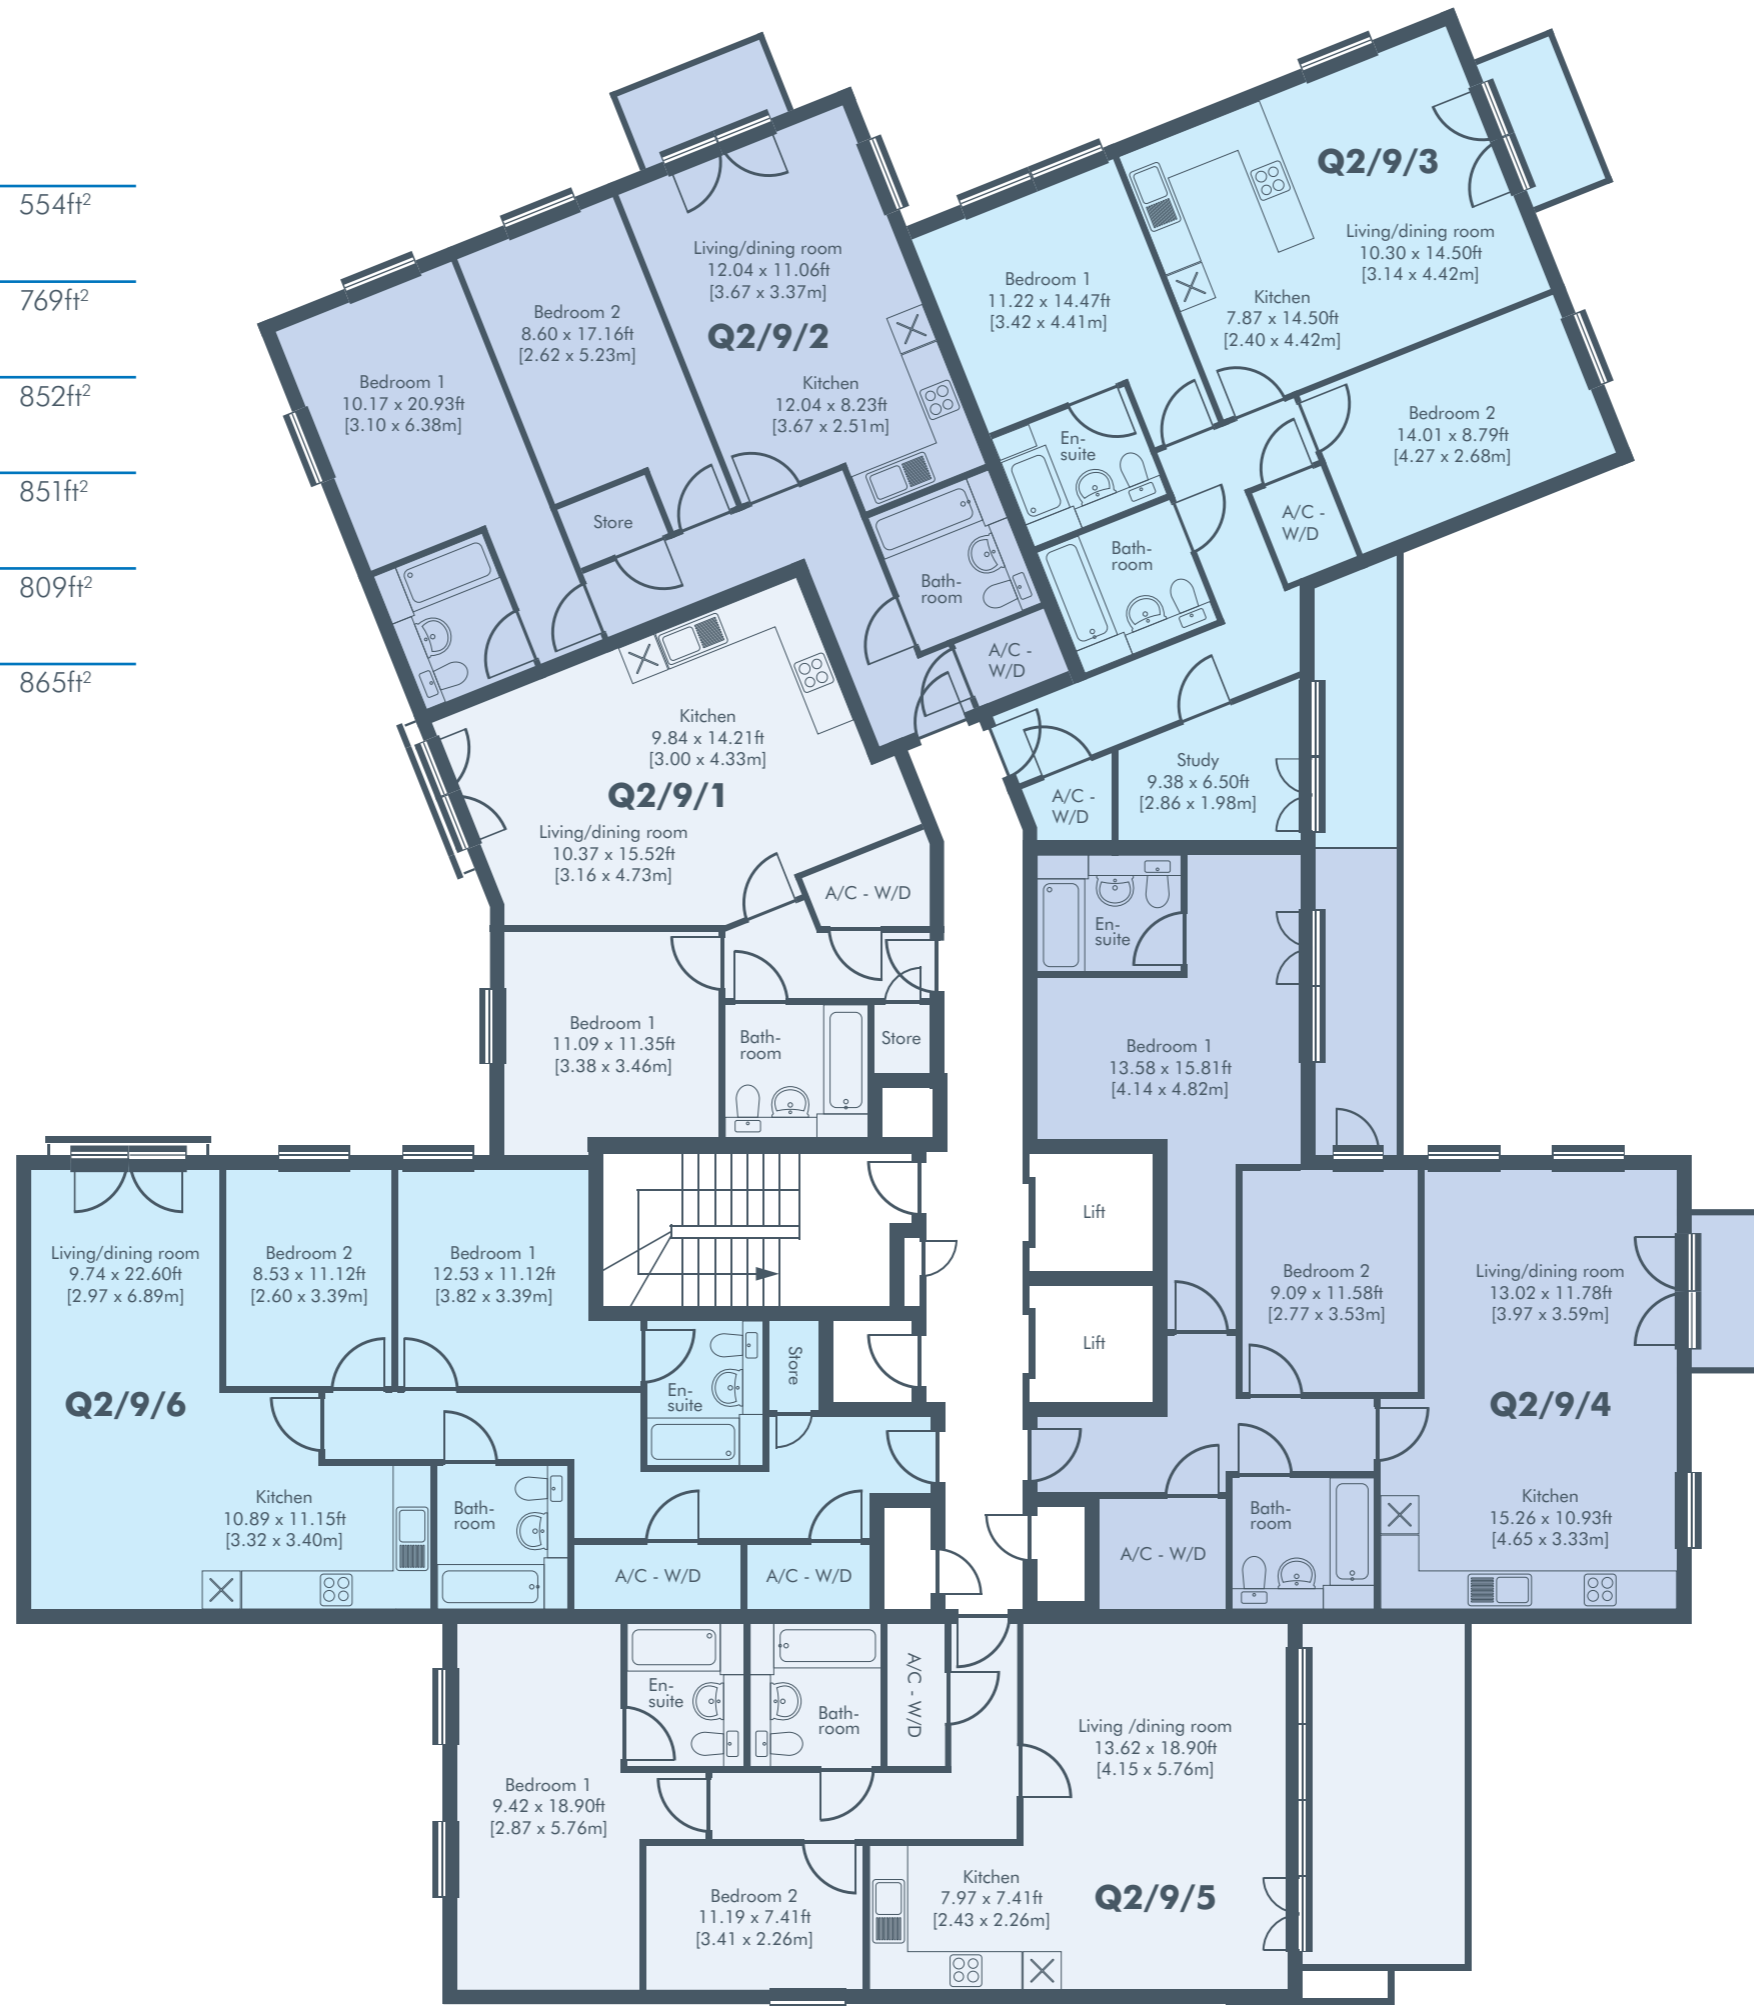

Q2 9th Floor

Apartment 72 | Q2/9/1

1 Bed 51.5m² 554ft²

Apartment 73 | Q2/9/2

2 Bed 71.4m² 769ft²

Apartment 74 | Q2/9/3

2 Bed 79.2m² 852ft²

Apartment 75 | Q2/9/4

2 Bed 79.1m² 851ft²

Apartment 76 | Q2/9/5

2 Bed 75.2m² 809ft²

Apartment 77 | Q2/9/6

2 Bed 80.4m² 865ft²

Key Street

Waterfront