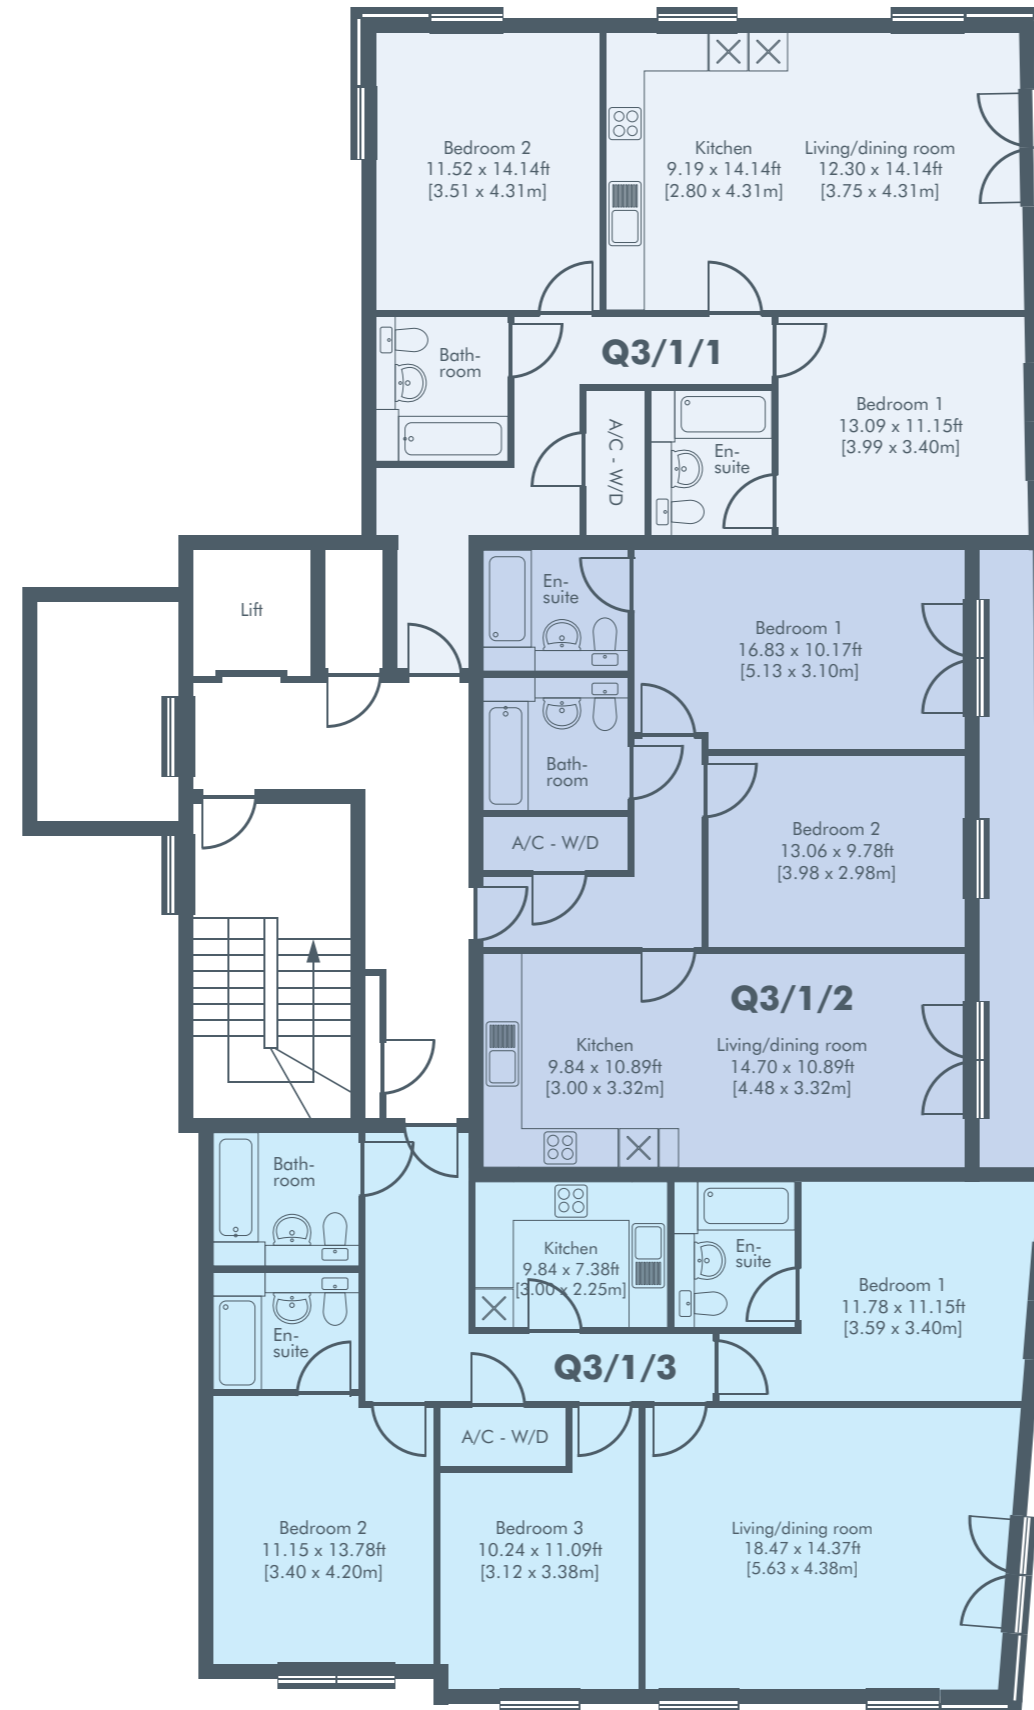

Q3 1st Floor

Apartment 116 | Q3/1/1

2 Bed – Juliette balcony 81.42m² 876ft²

Apartment 117 | Q3/1/2

2 Bed – Balcony 71.81m² 773ft²

Apartment 118 | Q3/1/3

3 Bed – Juliette balcony 100.23m² 1079ft²

Key Street

Waterfront