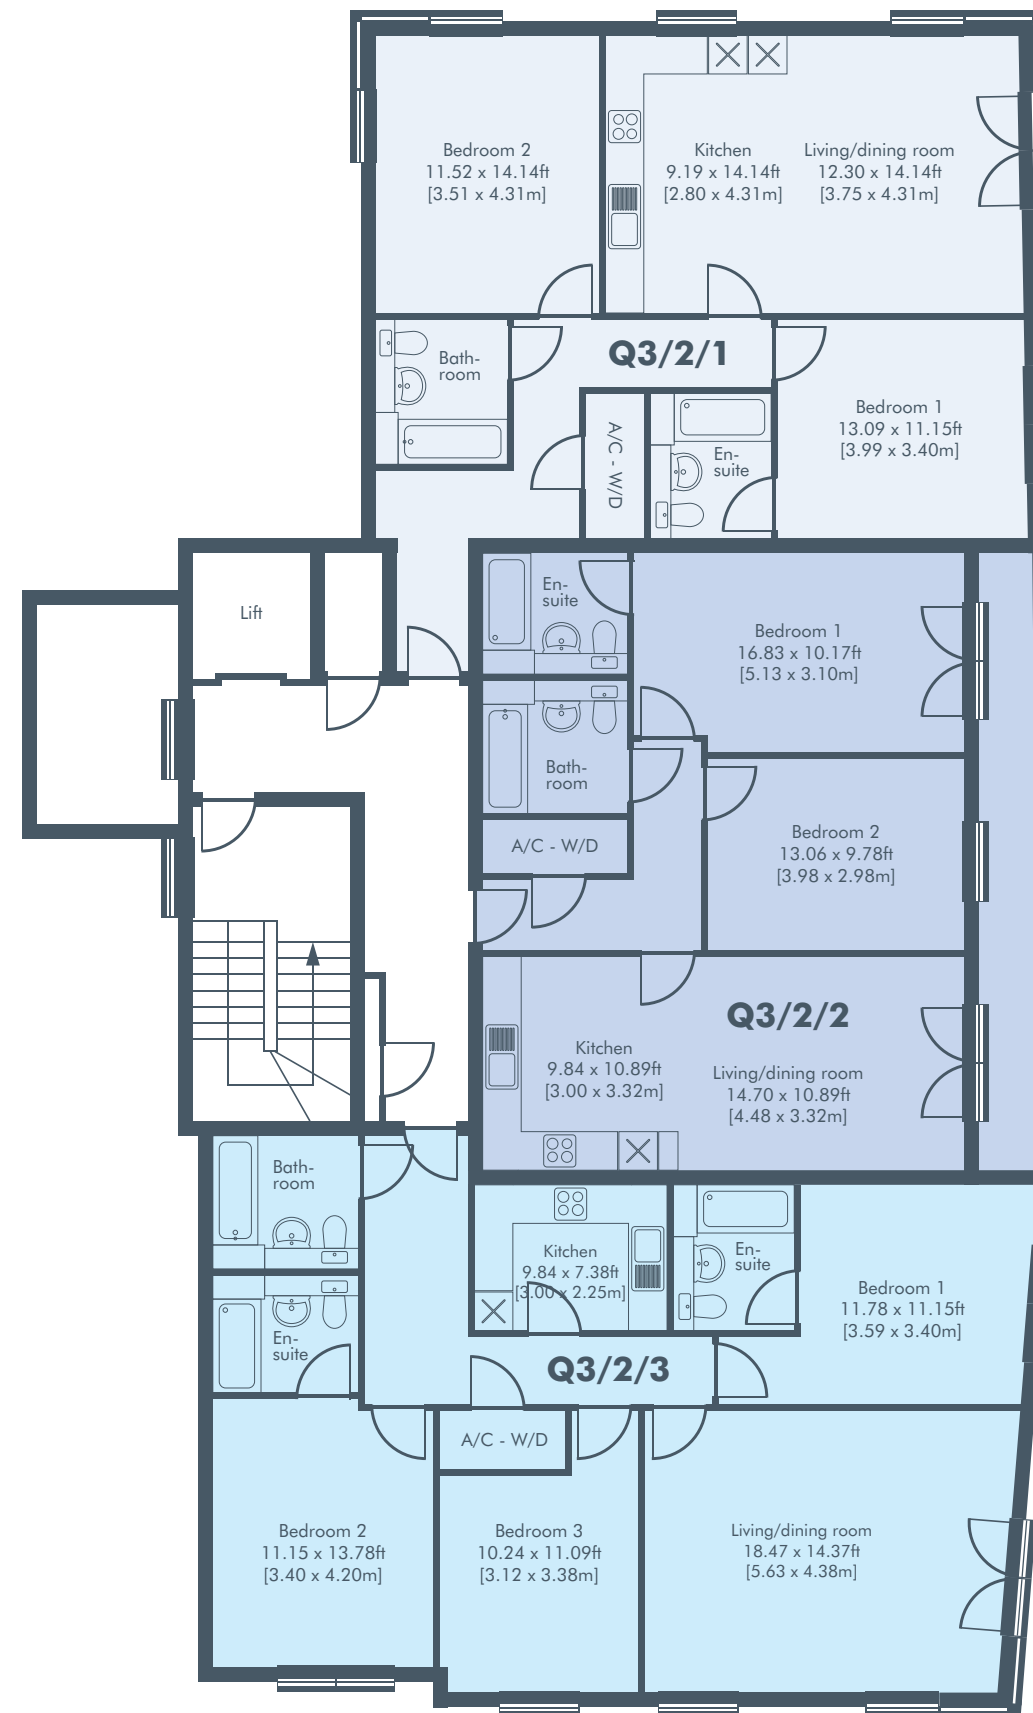

Q3 2nd Floor

Apartment 119 | Q3/2/1

2 Bed – Juliette balcony 81.42m² 876ft²

Apartment 120 | Q3/2/2

2 Bed – Balcony 71.81m² 773ft²

Apartment 121 | Q3/2/3

3 Bed – Juliette balcony 100.23m² 1079ft²

Key Street

Waterfront