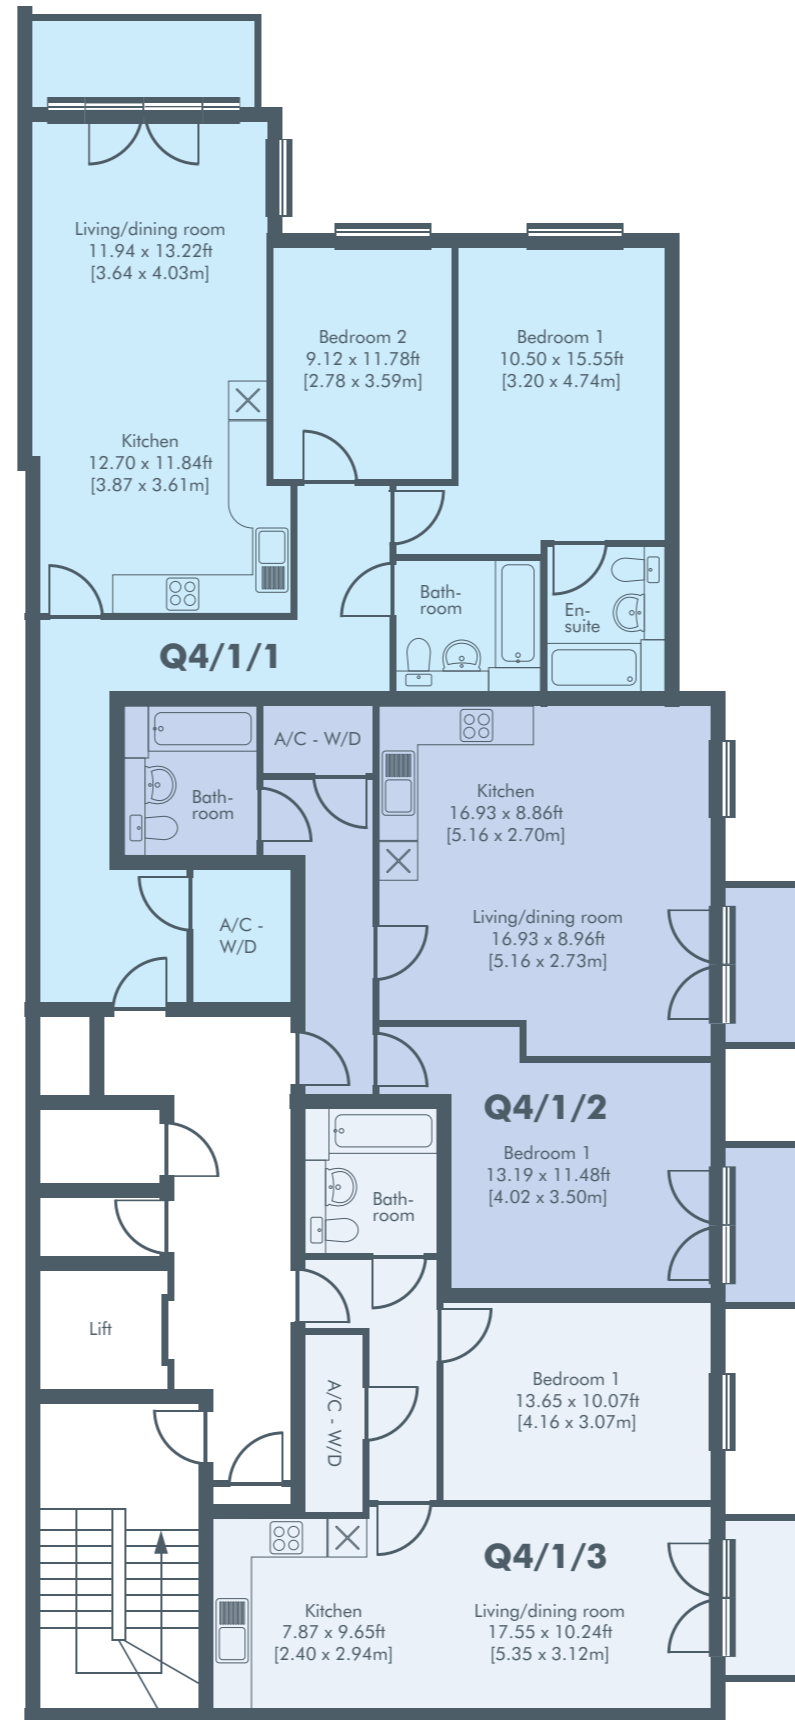

Q4 1st Floor

Apartment 127 | Q4/1/1

2 Bed 85.2m² 917ft²

Apartment 128 | Q4/1/2

1 Bed 56.4m² 607ft²

Apartment 129 | Q4/1/3

1 Bed 51m² 549ft²

Key Street

Waterfront