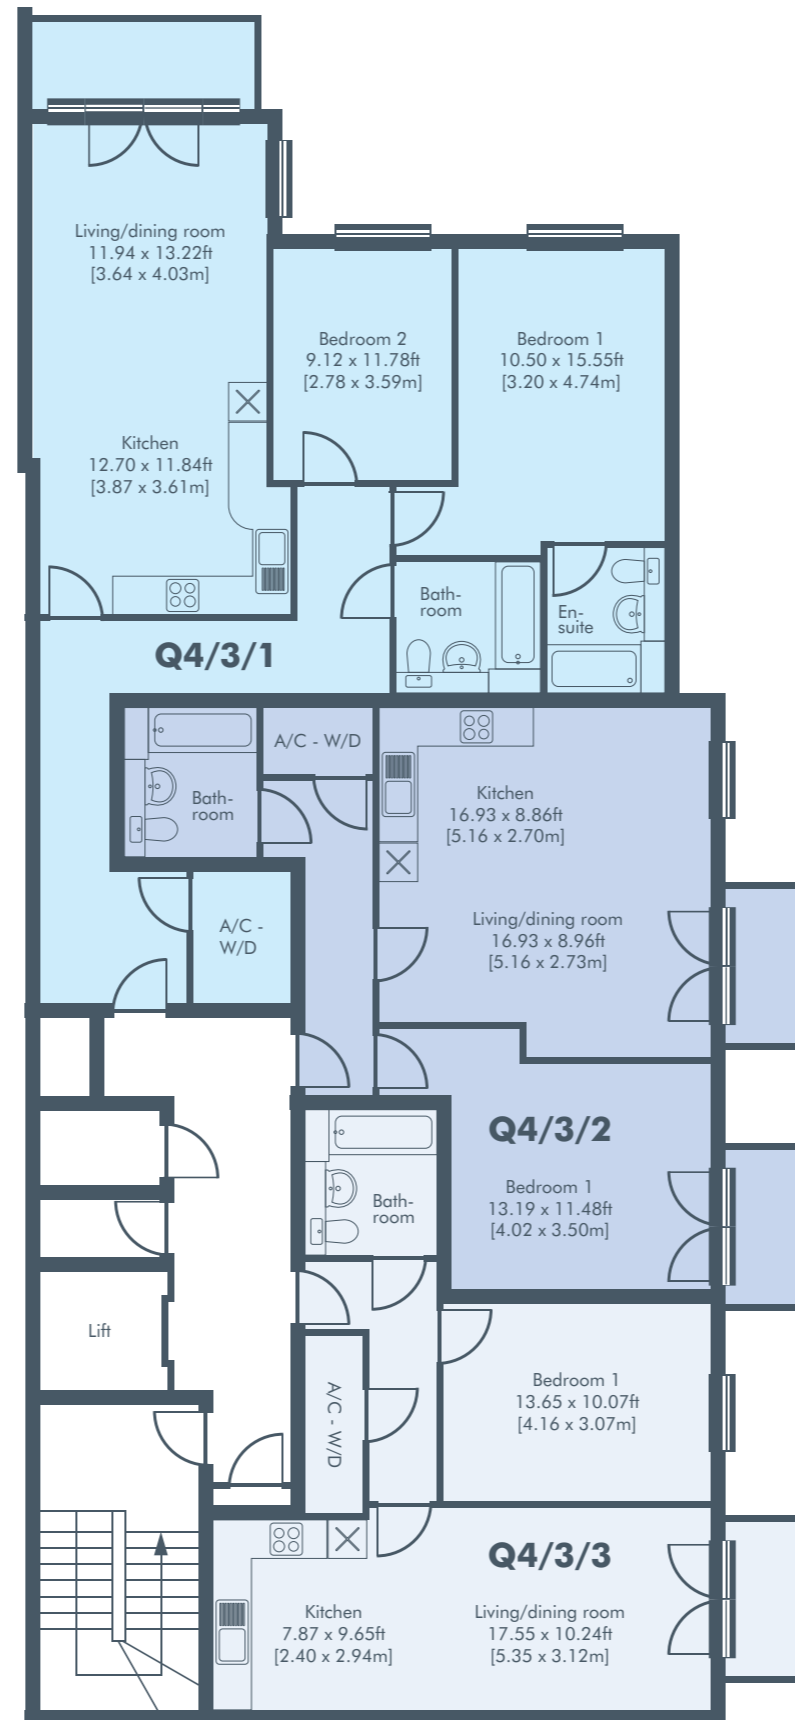

Q4 3rd Floor

Apartment 133 | Q4/3/1

2 Bed 85.2m² 917ft²

Apartment 134 | Q4/3/2

1 Bed 56.4m² 607ft²

Apartment 135 | Q4/3/3

1 Bed 51m² 549ft²

Key Street

Waterfront