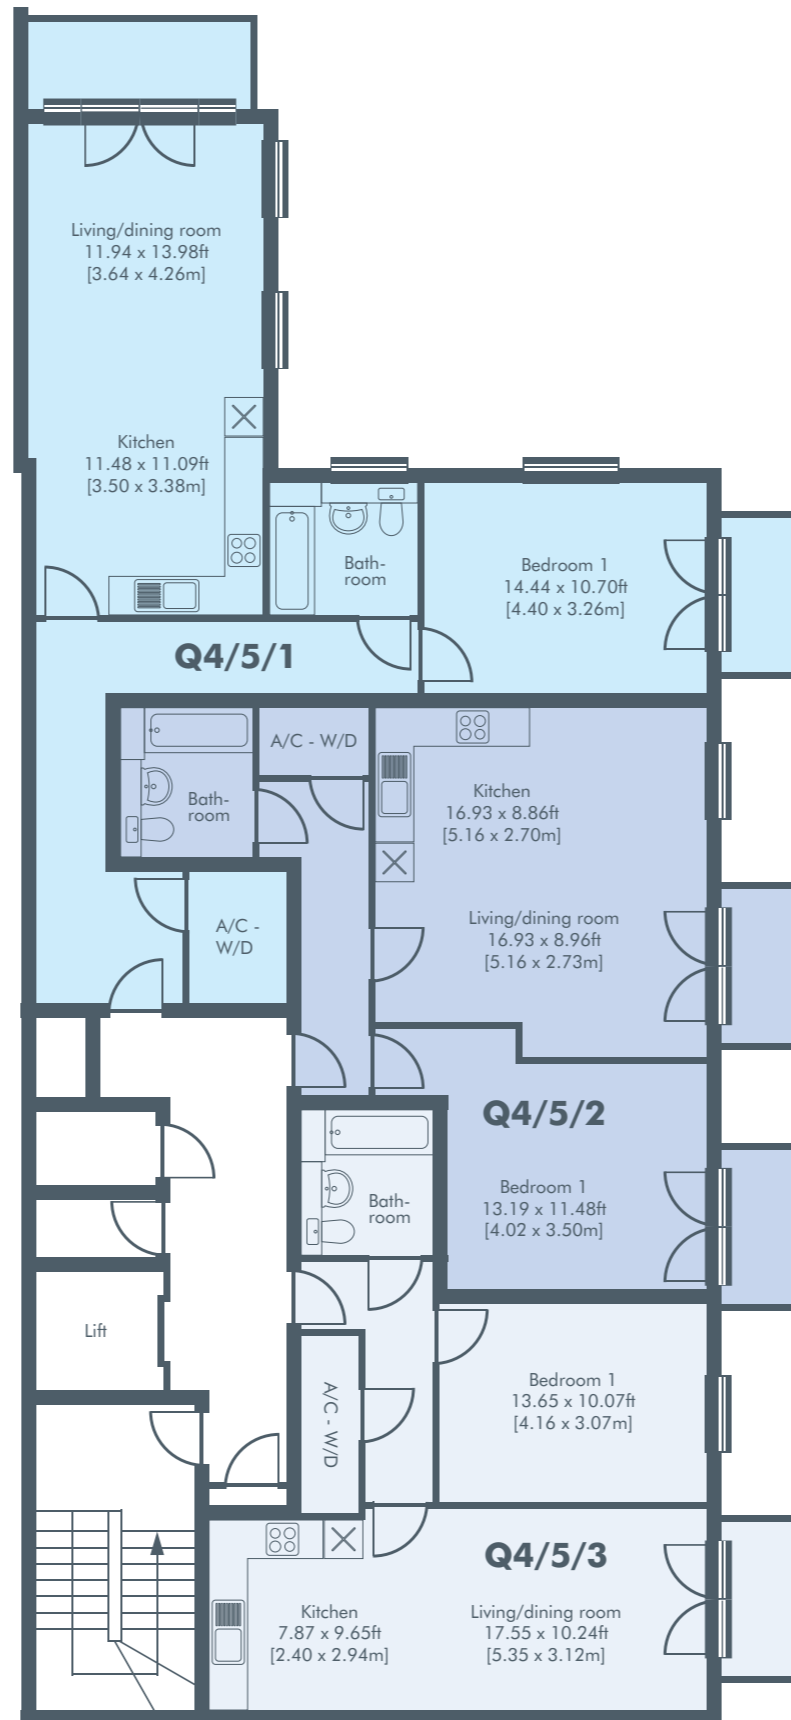

Q4 5th Floor

Apartment 139 | Q4/5/1

1 Bed 65.1m² 701ft²

Apartment 140 | Q4/5/2

1 Bed 56.4m² 607ft²

Apartment 141 | Q4/5/3

1 Bed 51m² 549ft²

Key Street

Waterfront