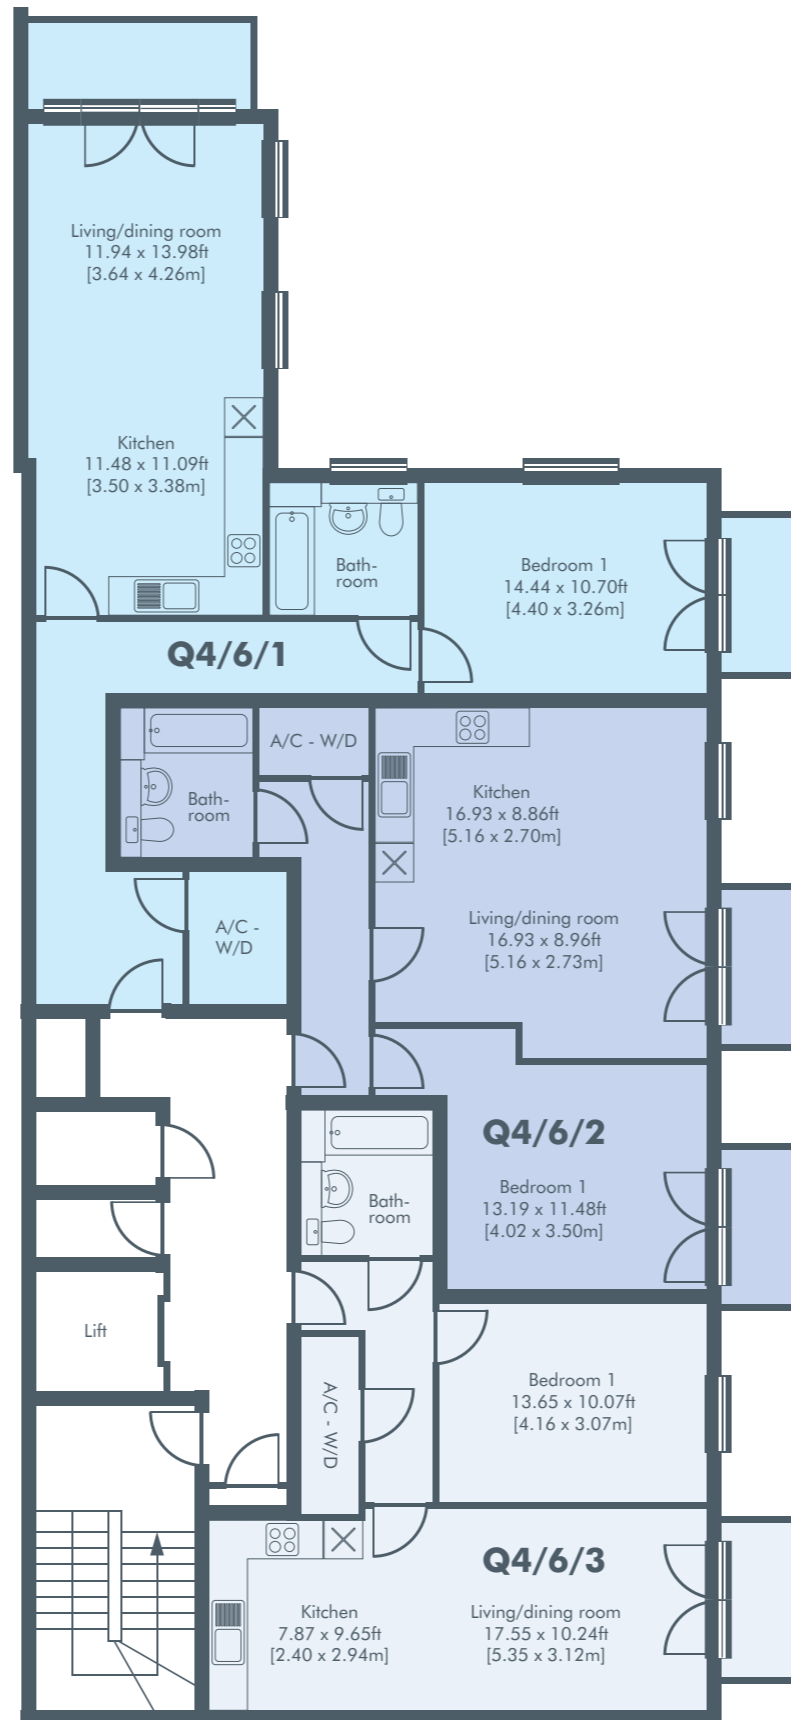

Q4 6th Floor

Apartment 142 | Q4/6/1

1 Bed 65.1m² 701ft²

Apartment 143 | Q4/6/2

1 Bed 56.4m² 607ft²

Apartment 144 | Q4/6/3

1 Bed 51m² 549ft²

Key Street

Waterfront