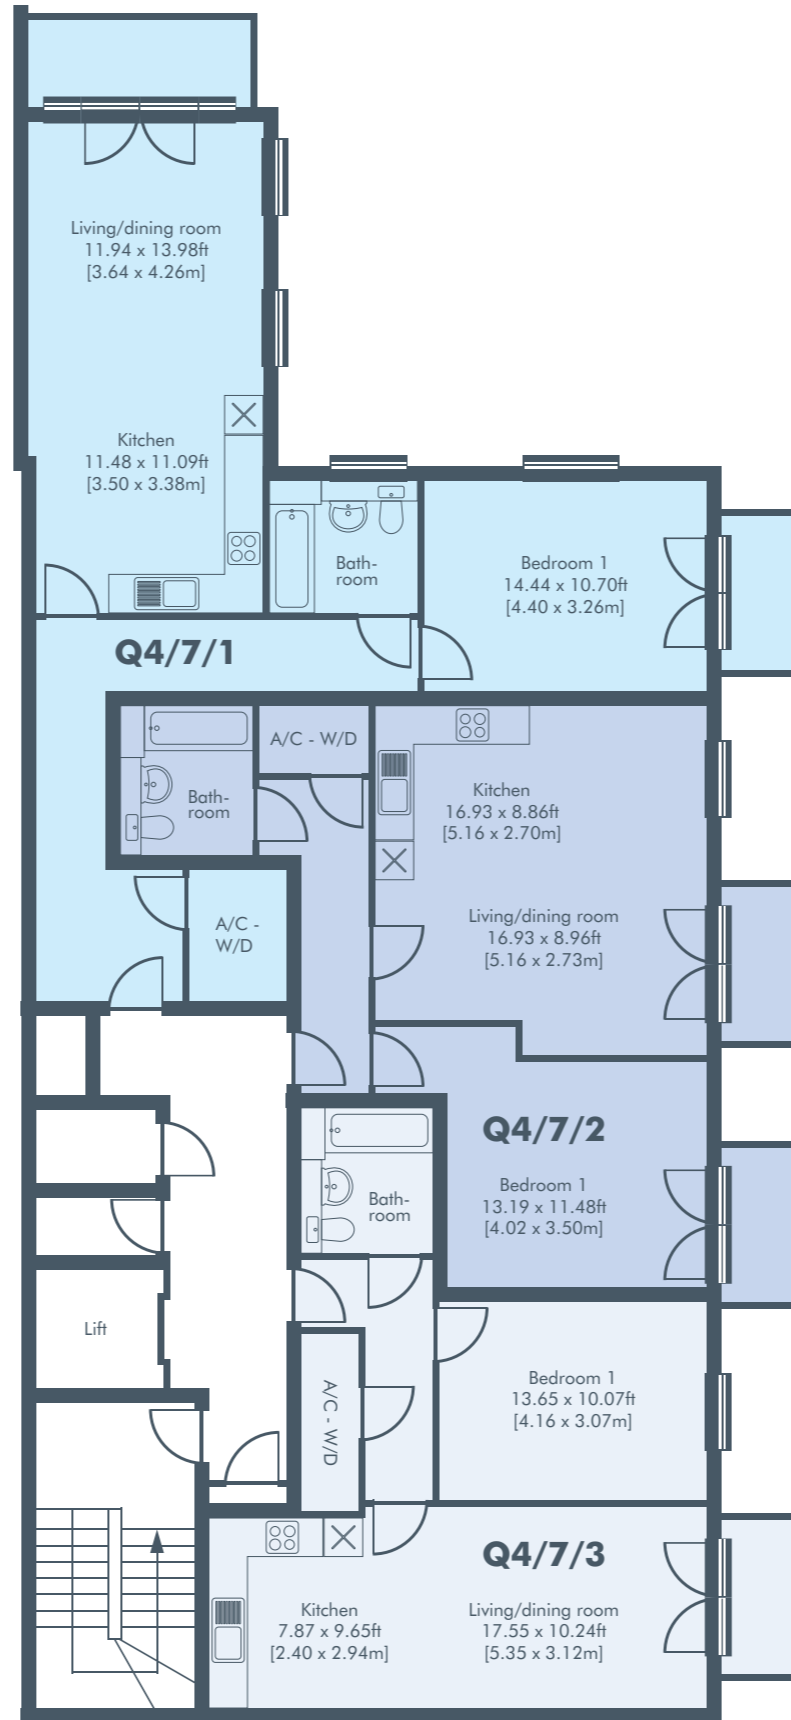

Q4 7th Floor

Apartment 145 | Q4/7/1

1 Bed 65.1m² 701ft²

Apartment 146 | Q4/7/2

1 Bed 56.4m² 607ft²

Apartment 147 | Q4/7/3

1 Bed 51m² 549ft²

Key Street

Waterfront