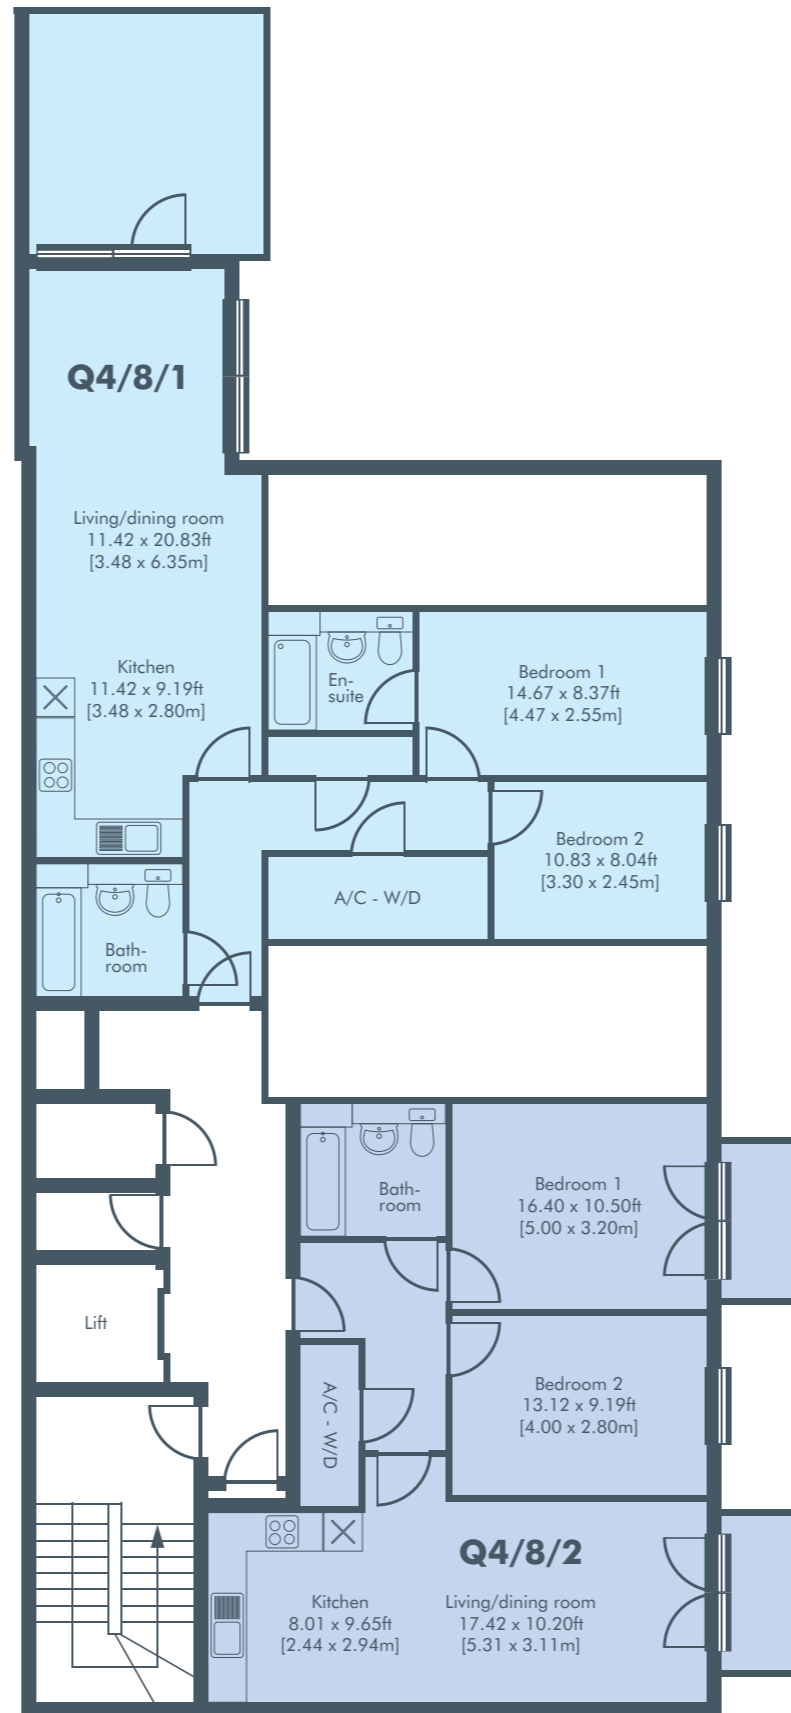

Q4 8th Floor

Apartment 148 | Q4/8/1

2 Bed 72.2m² 777ft²

Apartment 149 | Q4/8/2

2 Bed 63.8m² 687ft²

Key Street

Waterfront